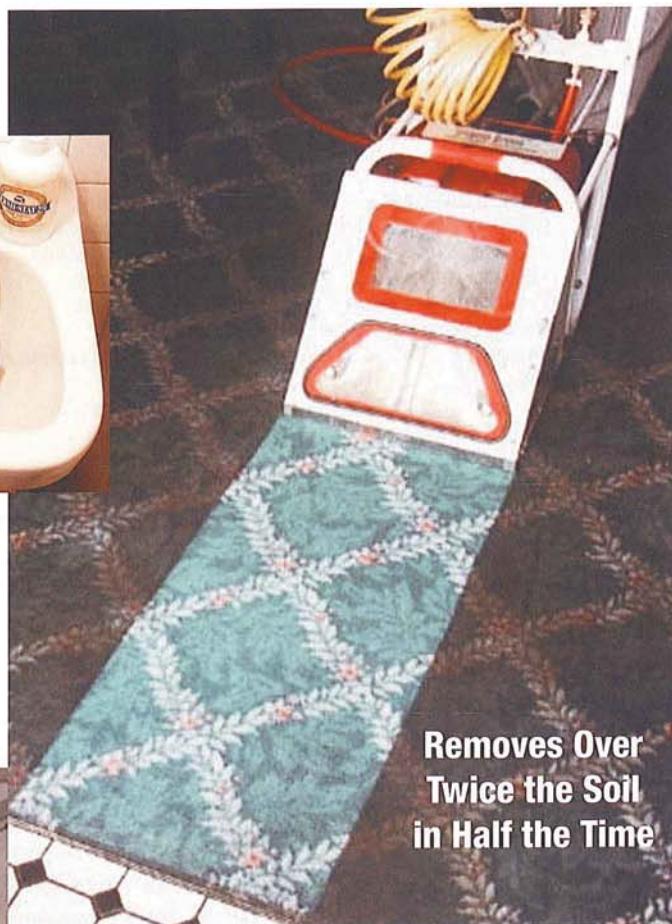

Steamin Demon[®]

High-Flow Extractors

**Uses More Than Two Times the Water Flow
As the Most Powerful Truckmounted Units**

***Some things just
speak for themselves!***

**Removes Over
Twice the Soil
in Half the Time**