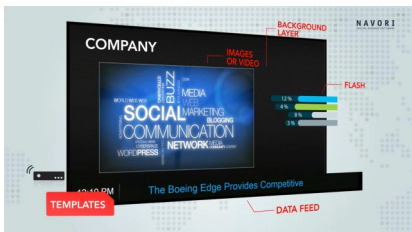

NAVORI QL Player—Stunning TV Quality play out !