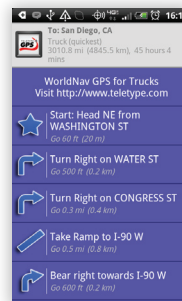

INSTANT TRUCK ROUTES

MAPS UPDATED DAILY

ON YOUR PHONE OR TABLET

- Maps and Restrictions Updated Daily
- Turn-by-Turn Instructions and Navigation
- Enter Truck Dimensions, Weight & Hazmat
- Free Map & Program Updates
- Truck Specific points of interest - truck stops, scales, fuel pricing and more (iPhone)
- Plans as low as 7 cents a day
- No recurring fees
- Truck Specific Routes
- Free Live Traffic (Android)
- Voice Recognition
- Route Preferences

Long Routes in Seconds

SmartTruckRoute is powered by WorldNav, pioneers in truck routing for portable GPS.

Drive with confidence!

Learn more at:

www.SmartTruckRoute.com
1-800-717-4478

Customize Truck Settings if Desired

Turn by Turn Instructions

Zoom Directly to the Dock

Navigate using Satellite Images with Traffic Overlay

Street View with Truck Route Overlay

Voice Recognition allows you to Speak the Destination

TeleType Company