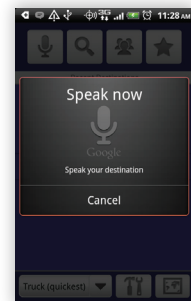

Turn by Turn Instructions

Zoom Directly to the Dock

Navigate using Satellite Images with Traffic Overlay

Street View with Truck Route Overlay

Voice Recognition allows you to Speak the Destination

TeleType Company