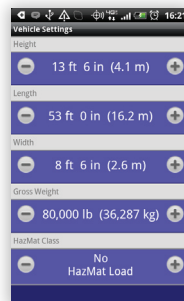

Customize Truck Settings if Desired