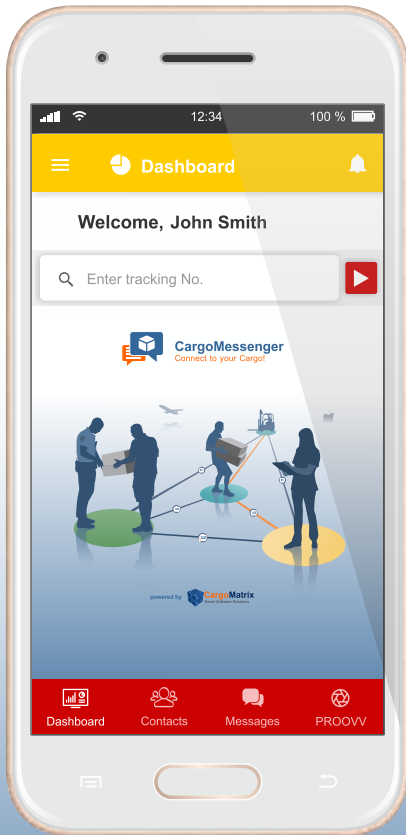

**CargoMessenger**  
Connect to your Cargo!

Connect to your Cargo!

## Cargo Social Networking

CargoMessenger - the world of Cargo Social Networking.

visit us at [www.cargomessenger.com](http://www.cargomessenger.com)

**CargoMessenger**  
Connect to your Cargo!

## Cargo Social Networking

- A highly interactive cargo social media communications platform.
- Create virtual control towers and networks.
- Stay connected with your cargo around the globe. Global track and trace through a single app.
- Unparalleled cargo social networking at your fingertips. Create, collaborate and share.
- CargoMessenger's secured & encrypted feeds protect your cargo data all the way to its final destination.
- The industry standard for end to end proof of condition.

### ProovV

Snap, Tag, Share

- Most advanced visual proof of condition application available
- Makes tracking and reporting by location easy
- Create predefined condition tags
- Smart tagging allows customizable tags
- Specify the severity of damage and condition
- Manage claims effectively