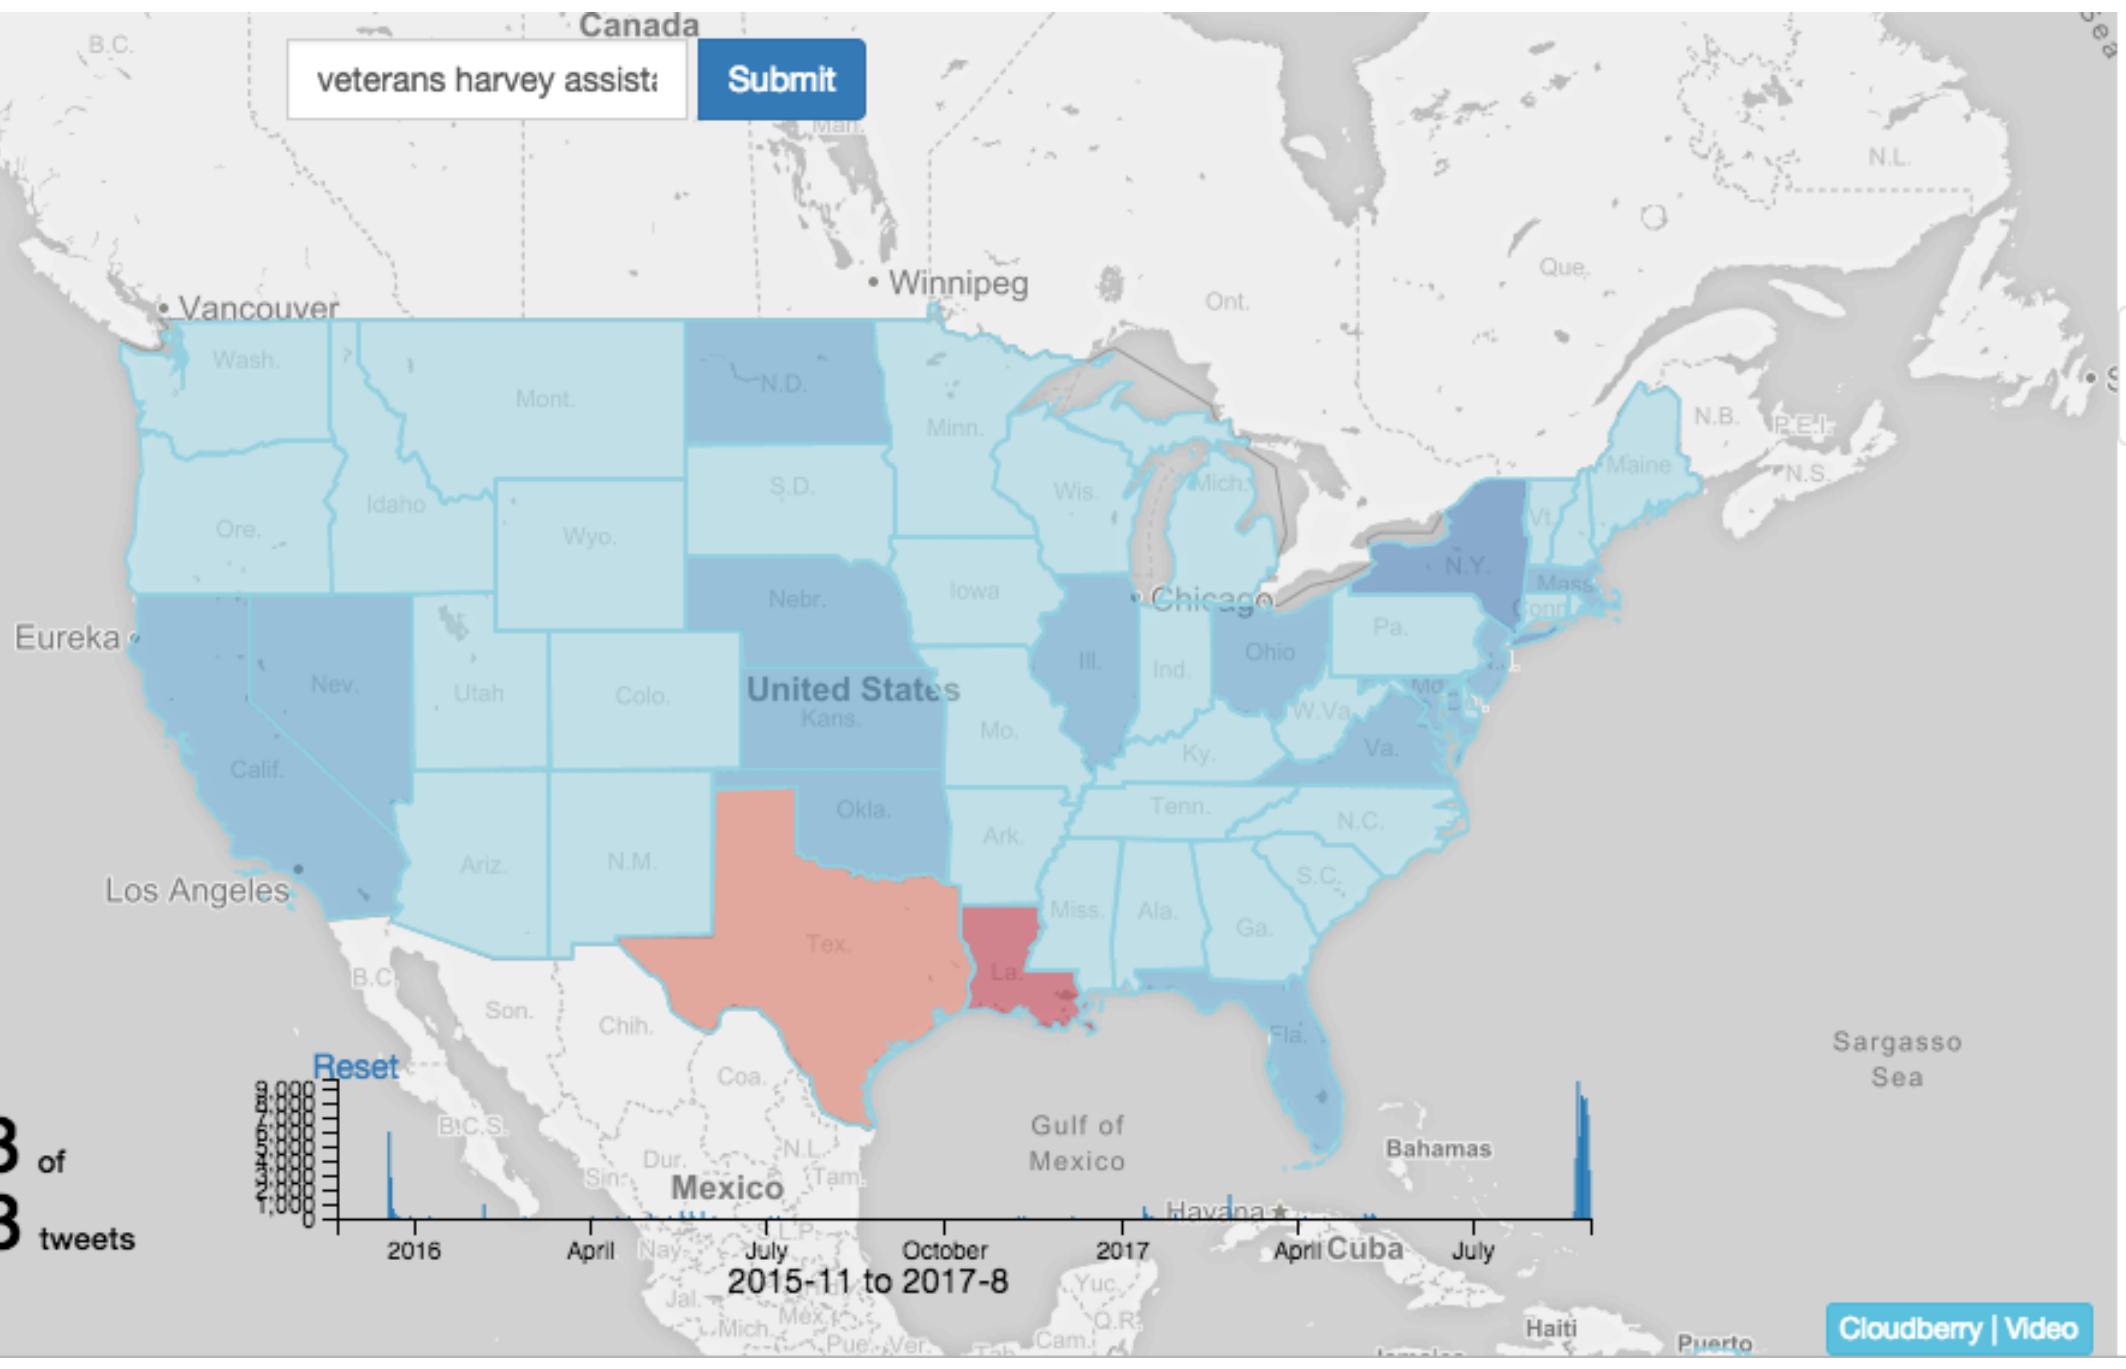

Count: by state
Oregon
Count: 290.7/M

Normalize
 By Population

144,963 of
965,898,253 tweets

2016 April May July October 2017 April July
2015-11 to 2017-8

+
-

veterans harvey assist:

Count: by state

Nevada
Count: 515.3/M