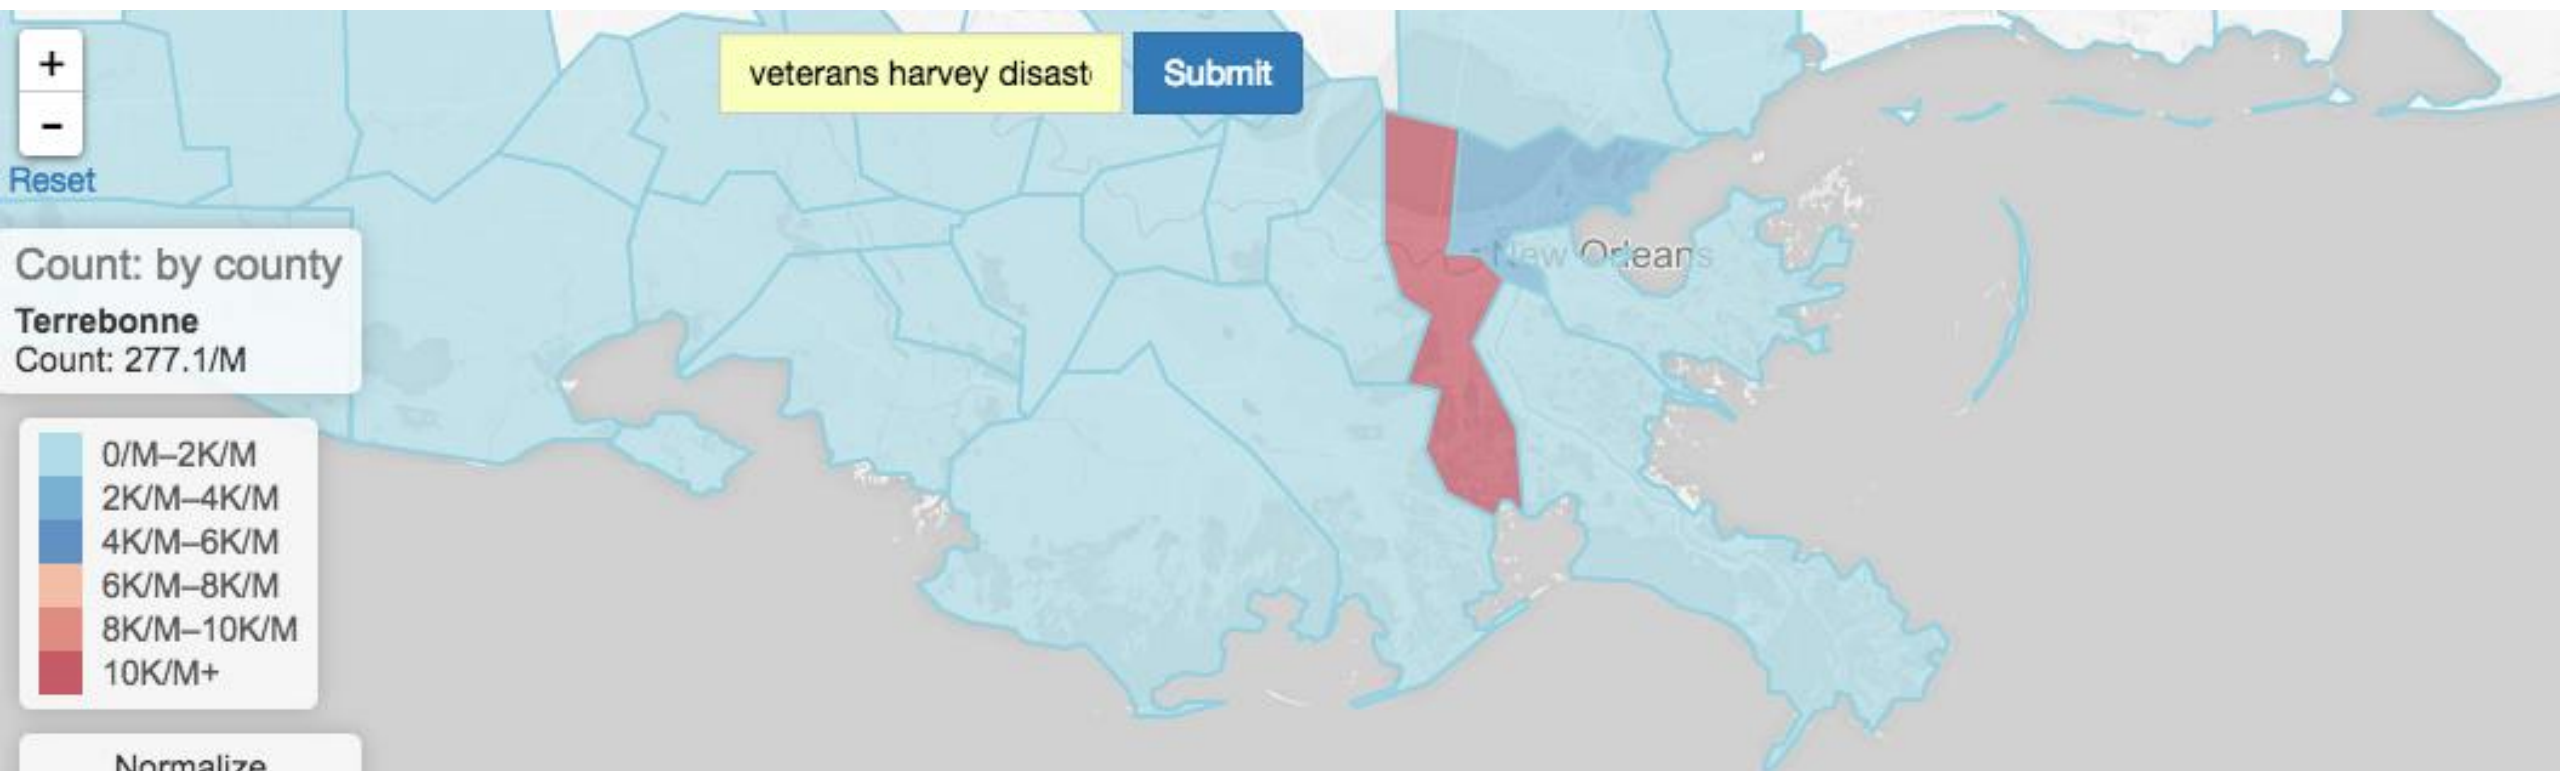

Reset

Count: by state

Oregon
Count: 281.9/M

Normalize

By Population

140,711 of
965,237,740 tweets

Normalize

By Population