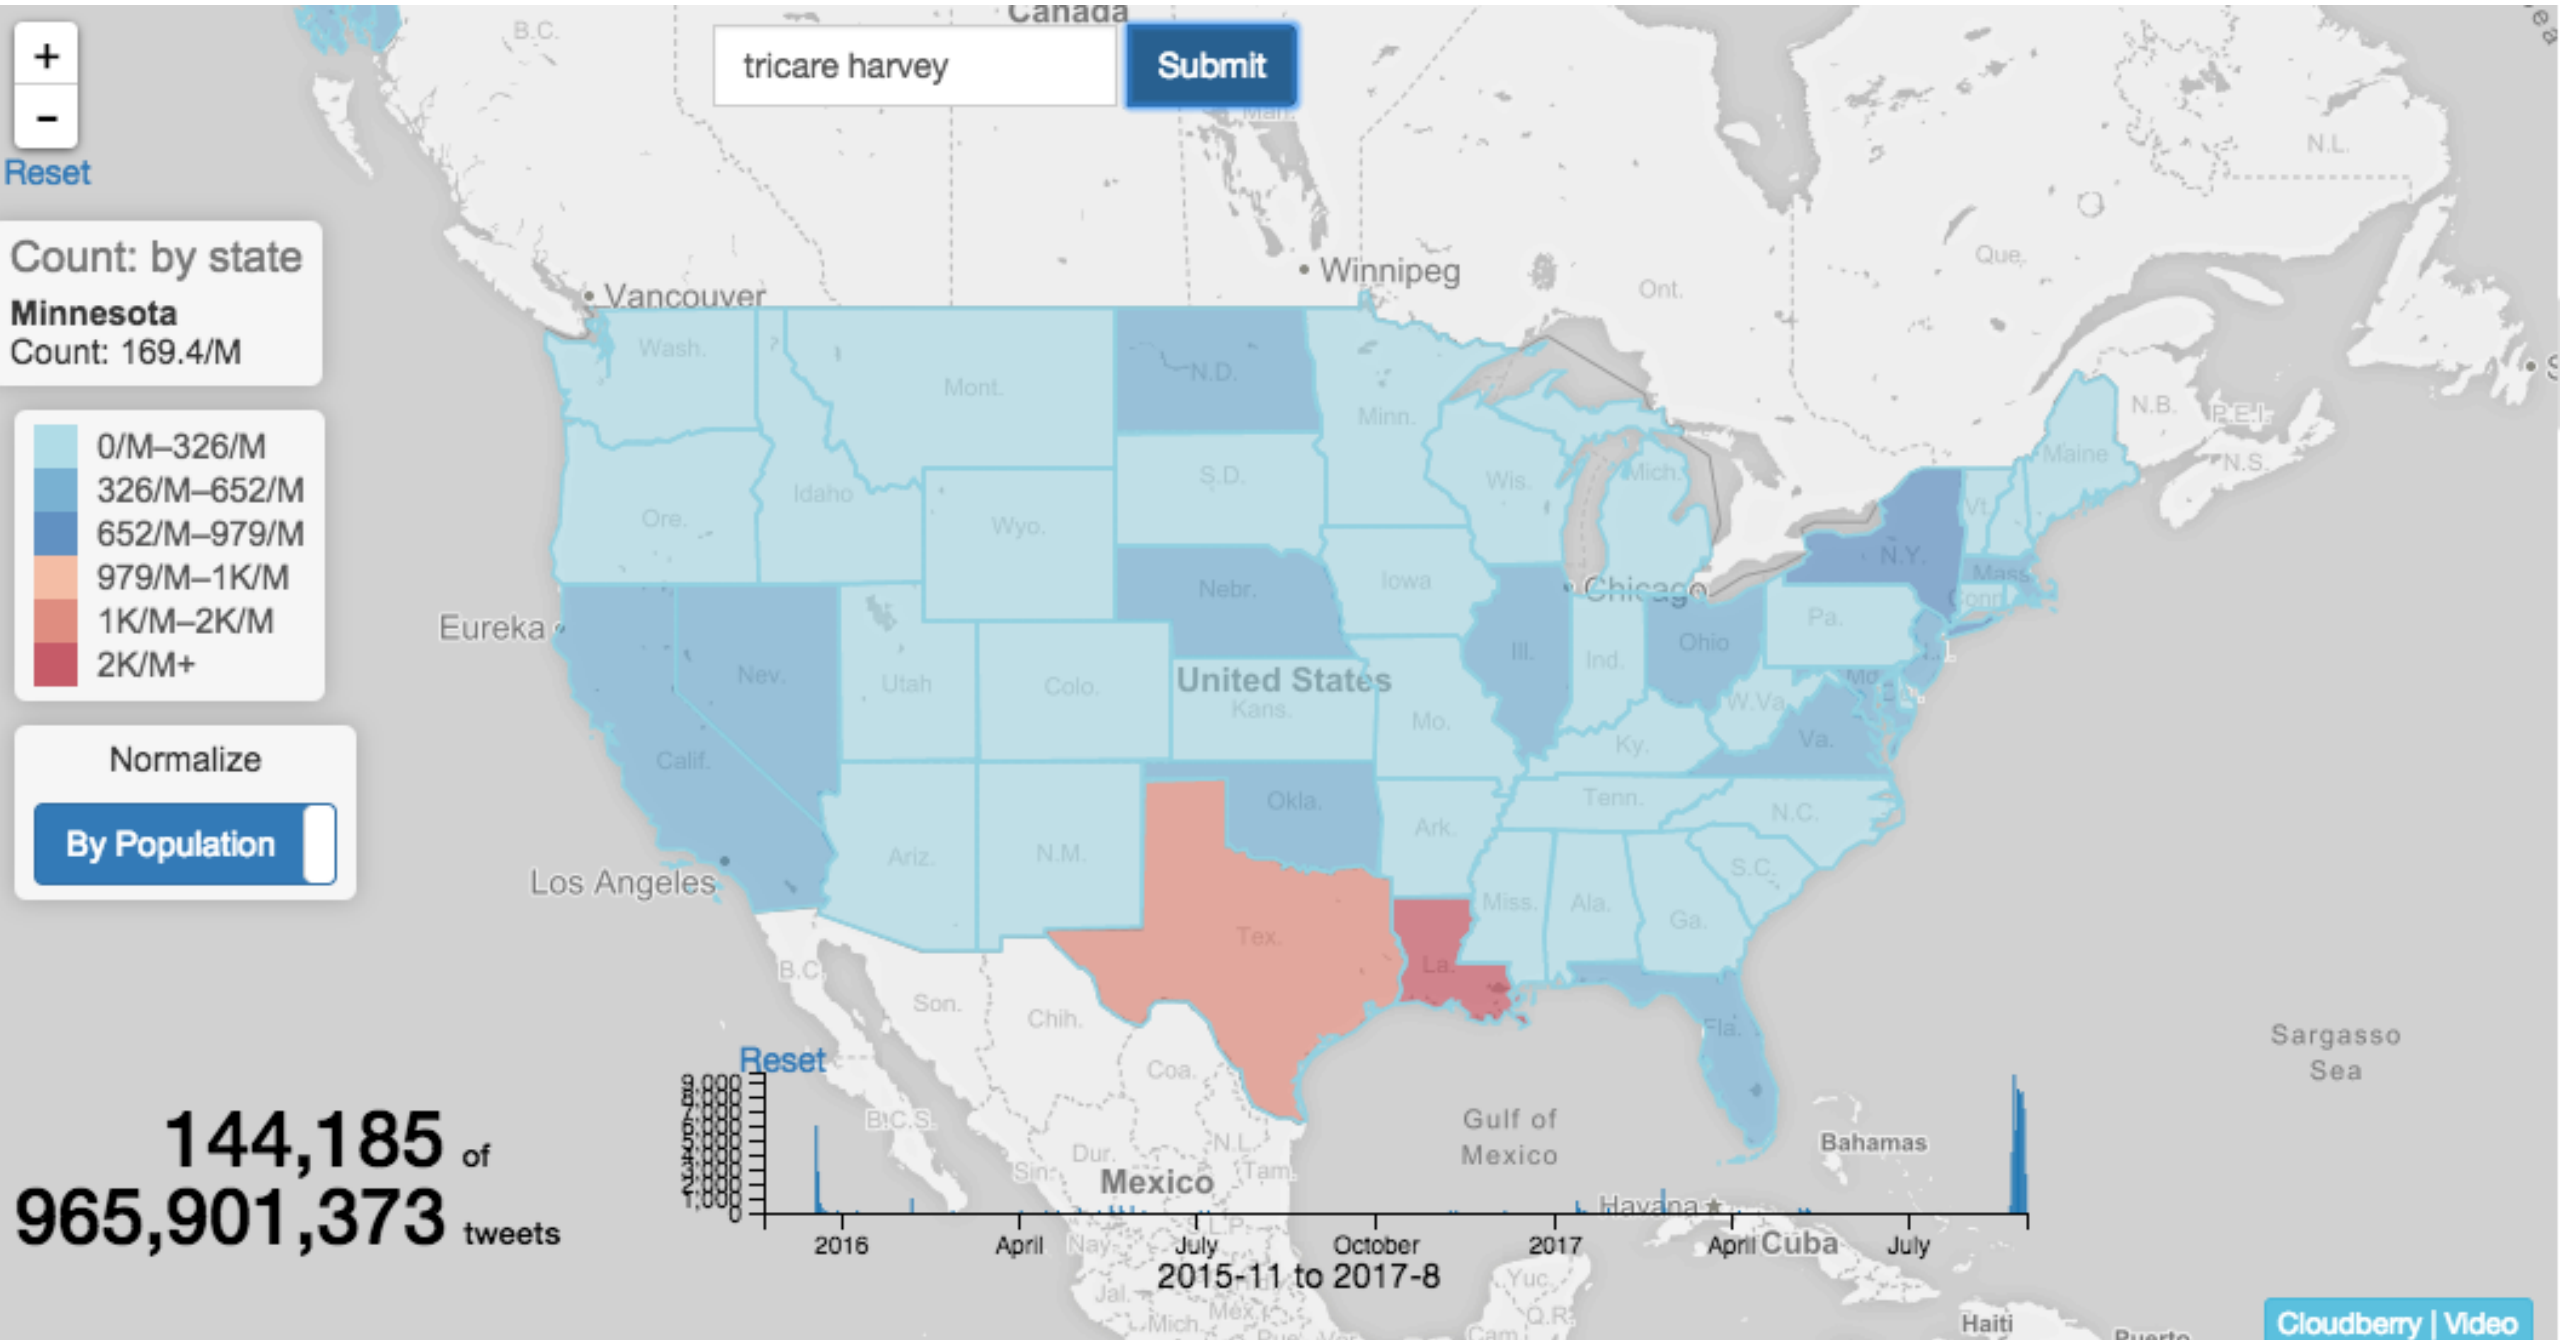

- 0/M-327/M
- 327/M-653/M
- 653/M-980/M
- 980/M-1K/M
- 1K/M-2K/M
- 2K/M+

Normalize

By Population

113,308 of
965,898,493 tweets

tricare harvey

Count: by state
Minnesota
Count: 169.4/M

- 0/M-326/M
- 326/M-652/M
- 652/M-979/M
- 979/M-1K/M
- 1K/M-2K/M
- 2K/M+

Normalize

144,185 of
965,901,373 tweets

2016 April July October 2017 April July
2015-11 to 2017-8