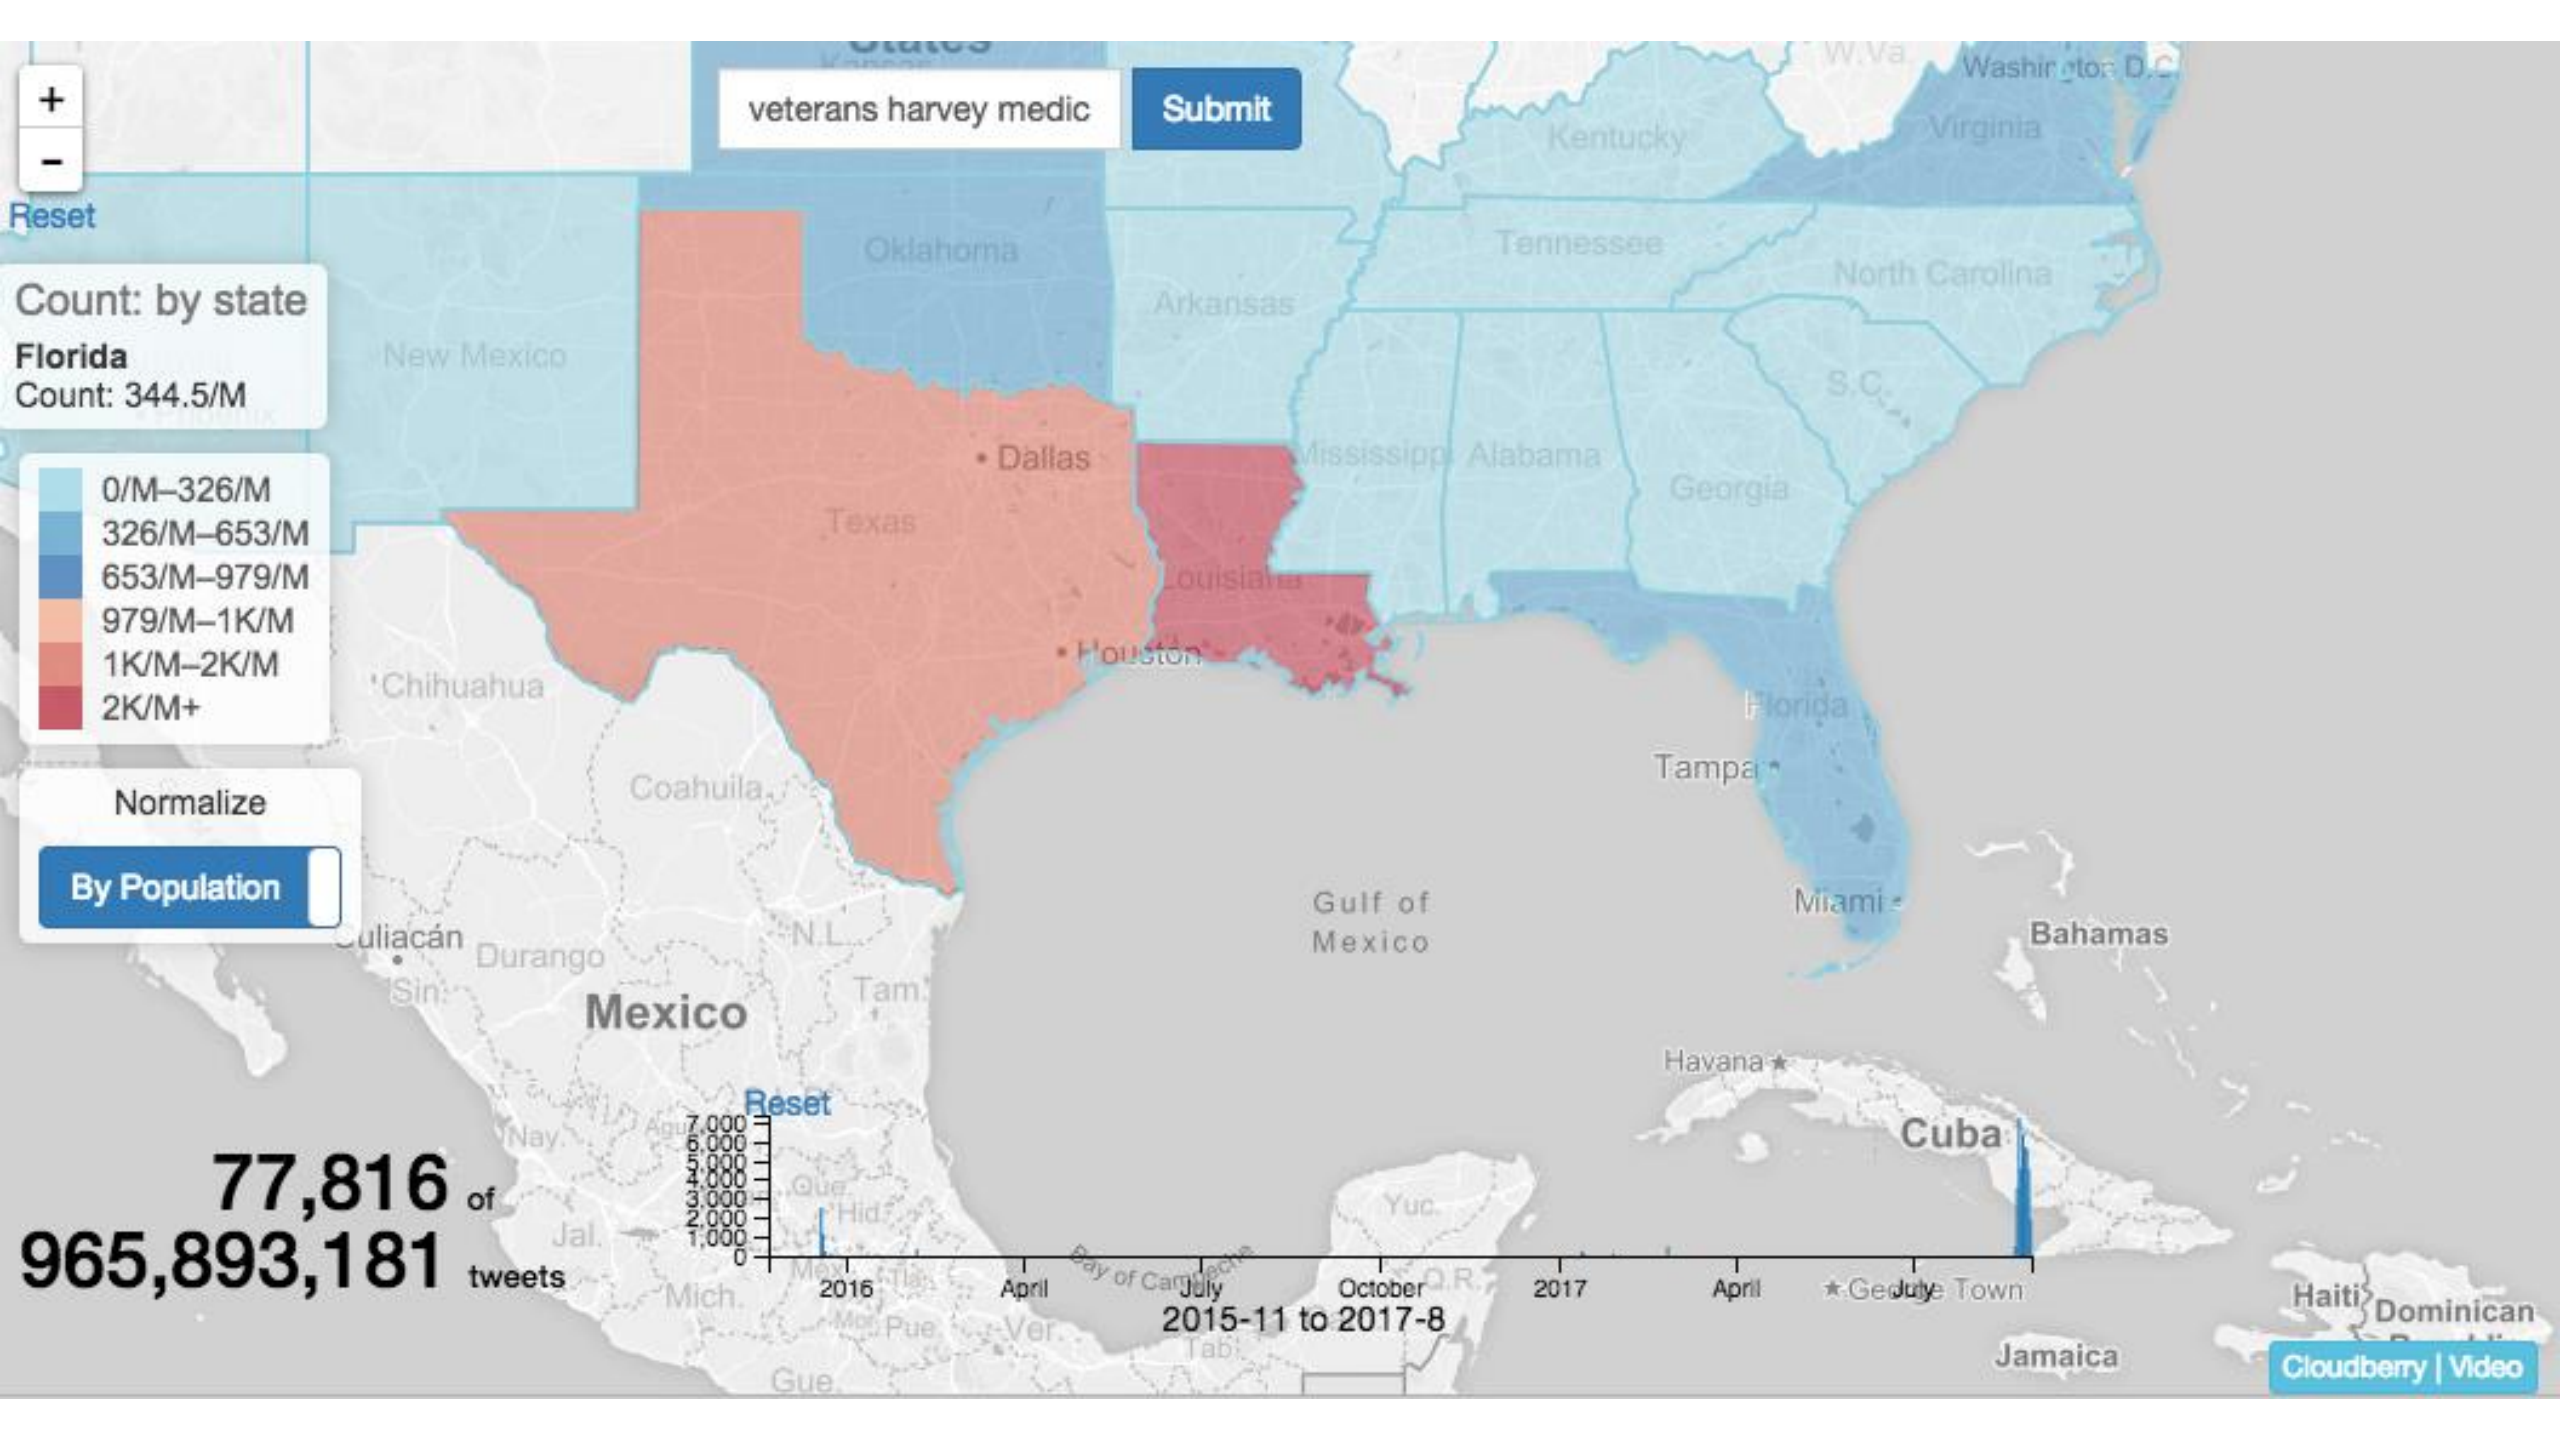

veterans harvey medic

Count: by state
Florida
Count: 344.5/M

- 0/M-326/M
- 326/M-653/M
- 653/M-979/M
- 979/M-1K/M
- 1K/M-2K/M
- 2K/M+

Normalize

77,816 of
965,893,181 tweets

2015-11 to 2017-8