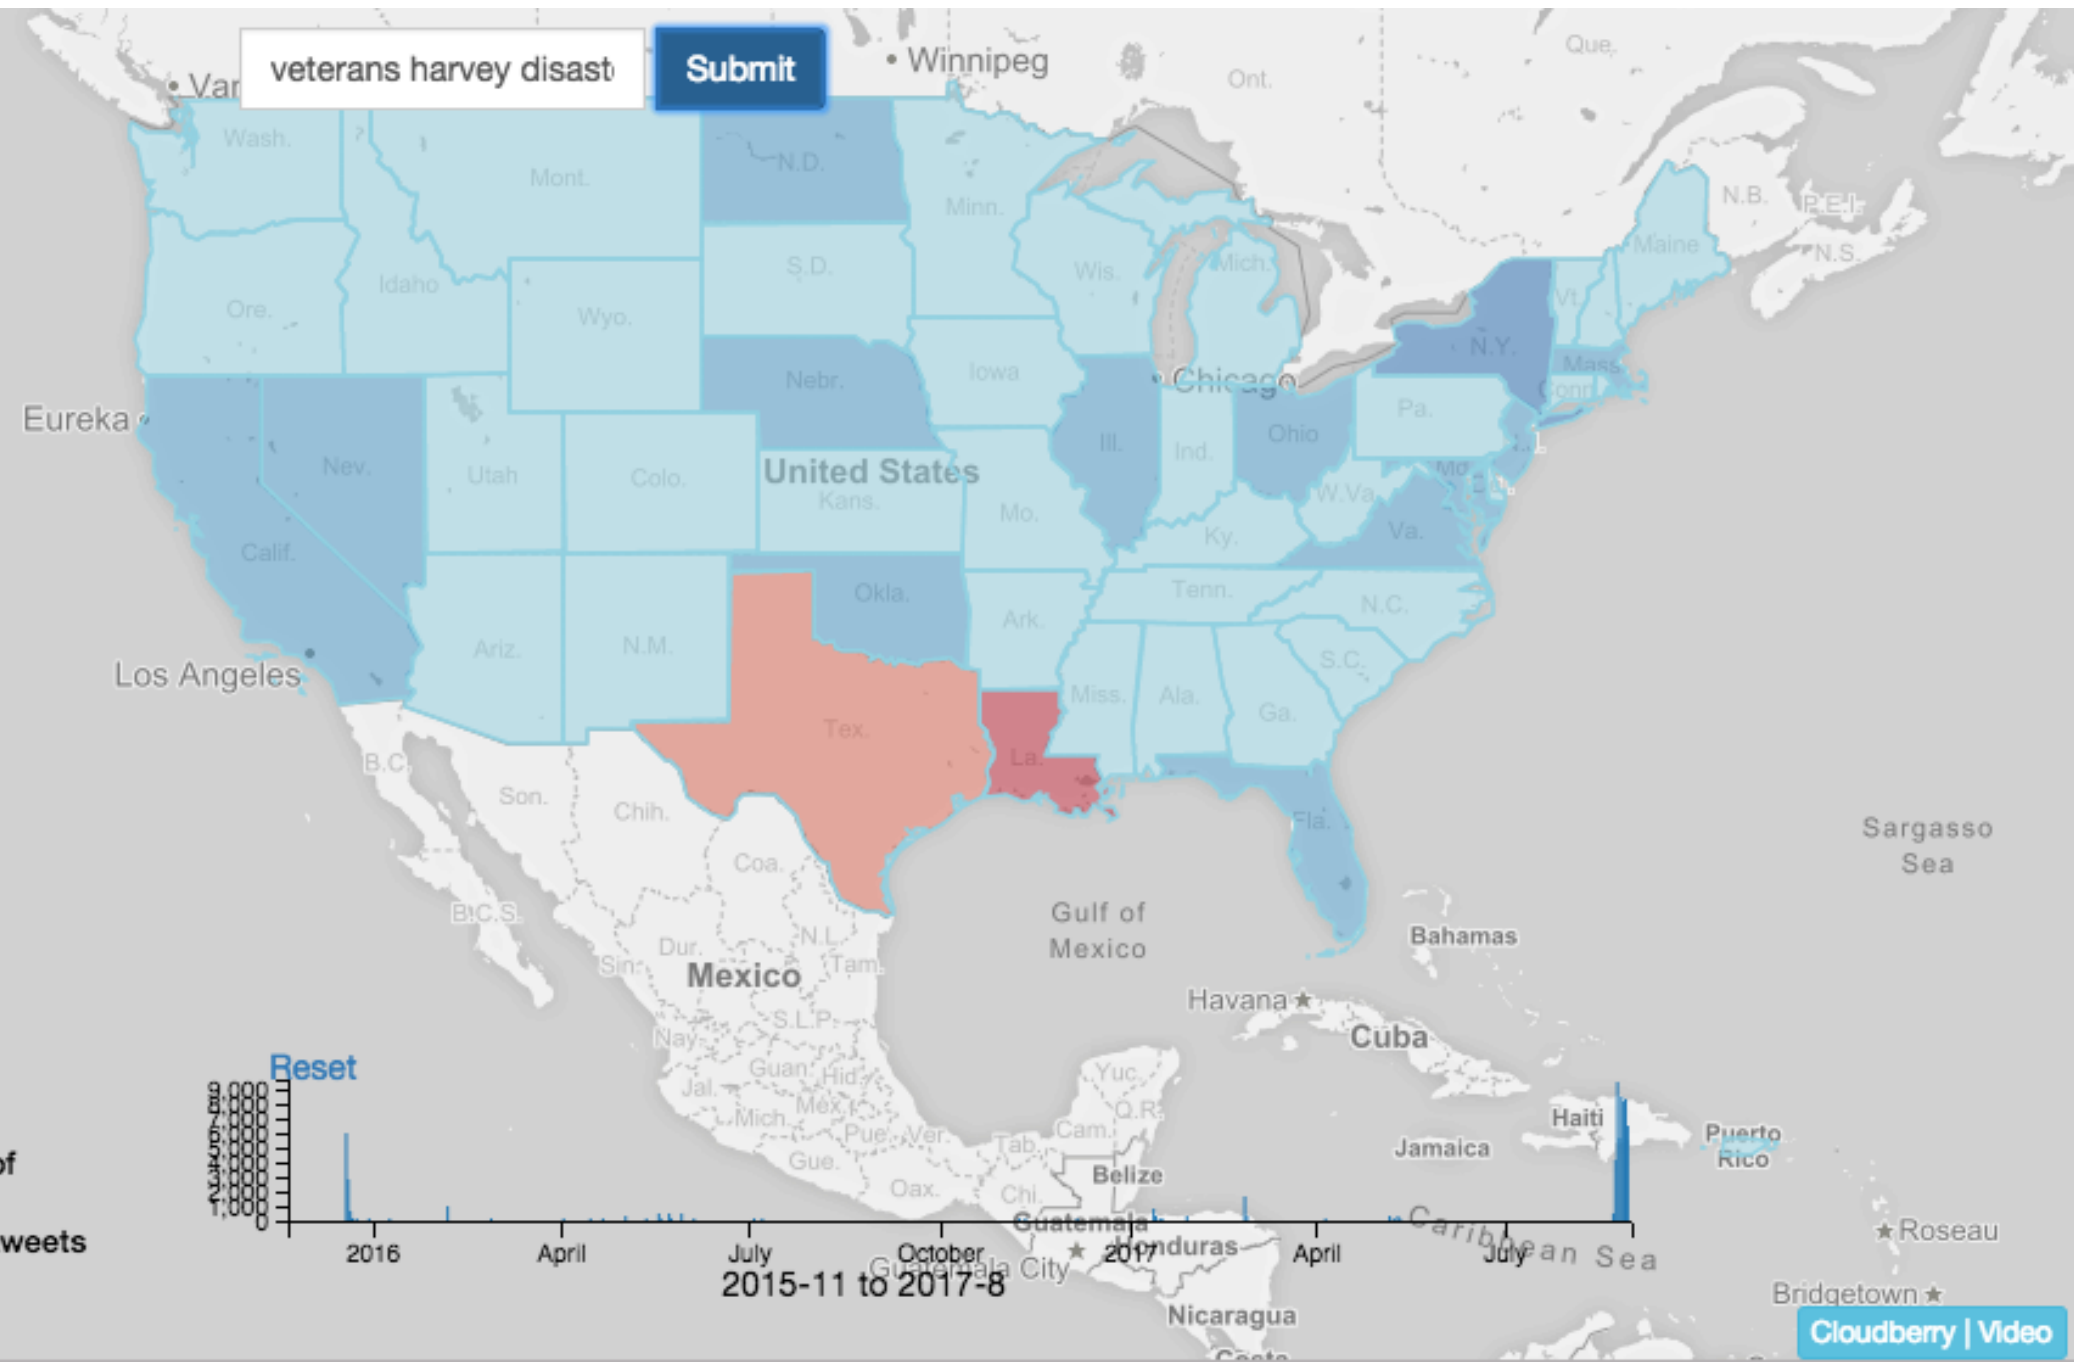

Reset

Count: by state

Oregon
Count: 281.9/M

Normalize

By Population

140,711 of
965,237,740 tweets

Normalize

By Population

8,192 of
965,881,149 tweets

Reset

veterans harvey disast

Submit

Count: by county

Jefferson
Count: 12188.1/M

Normalize
By Population

7,576 of
965,881,853 tweets