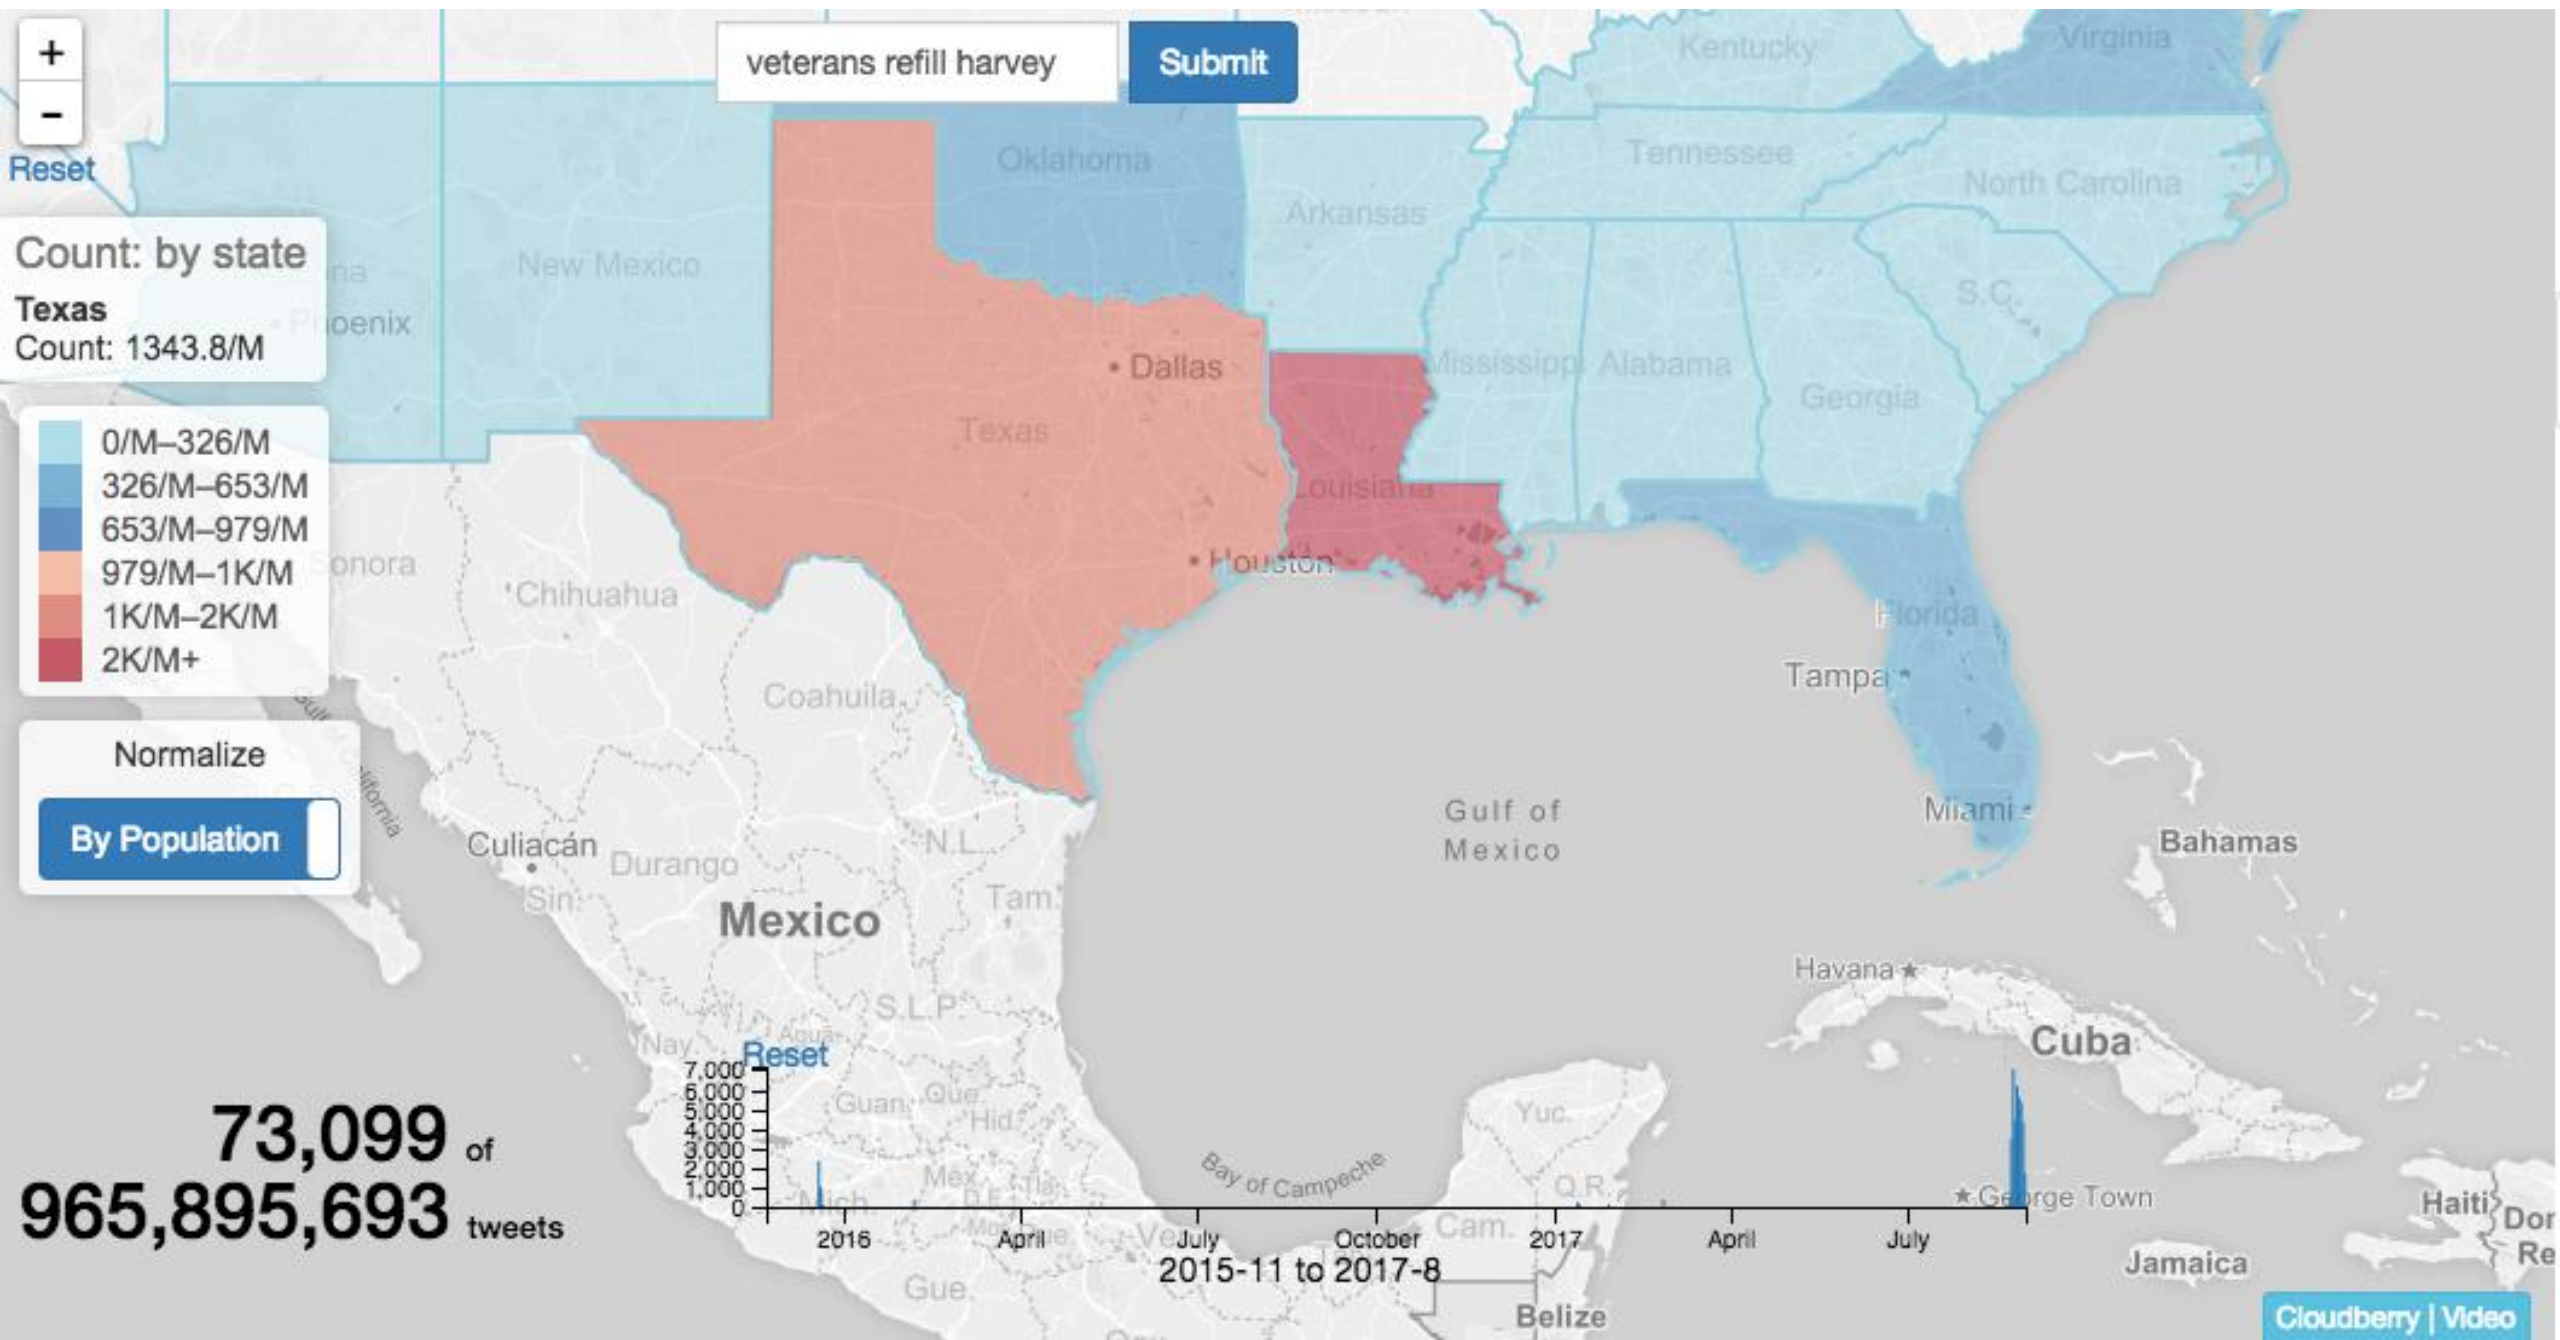

Mexico

2015-11 to 2017-8

veterans harvey medic

Count: by state
Florida
Count: 344.5/M

- 0/M-326/M
- 326/M-653/M
- 653/M-979/M
- 979/M-1K/M
- 1K/M-2K/M
- 2K/M+

Normalize

77,816 of
965,893,181 tweets

2015-11 to 2017-8