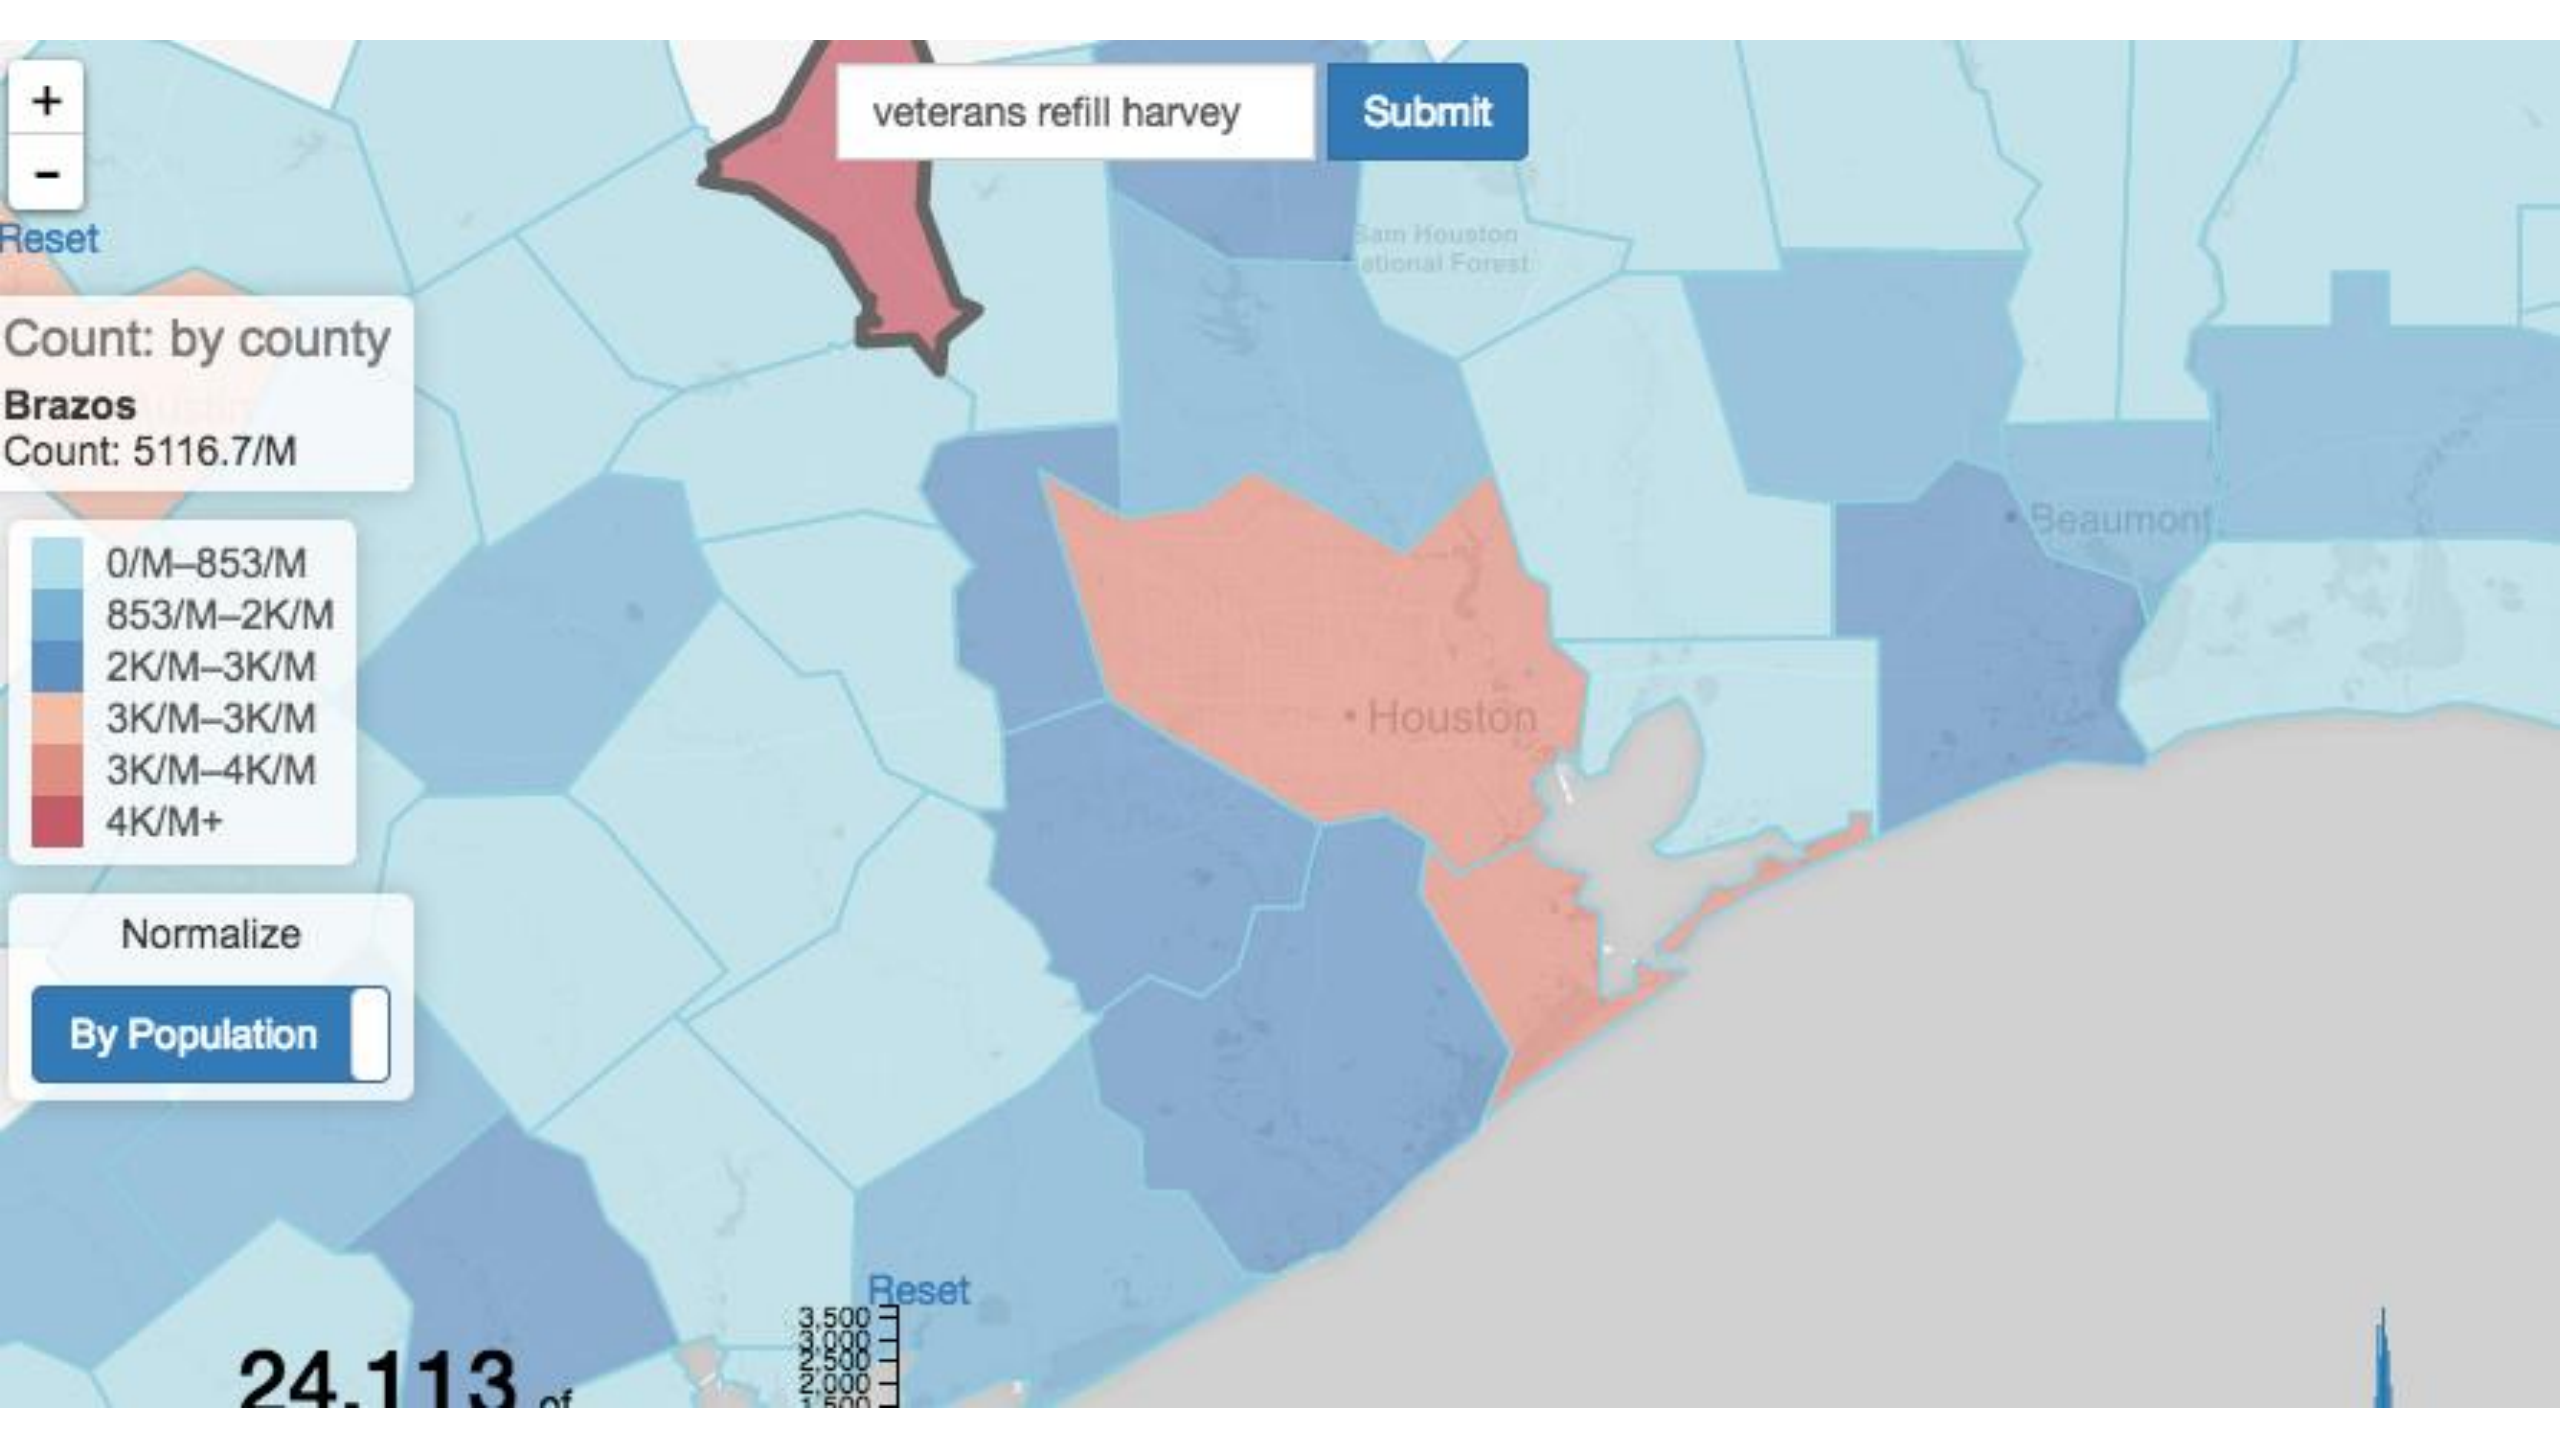

Reset

veterans refill harvey

Submit

Count: by county
Brazos
Count: 5116.7/M

Normalize
By Population

24,113 of

Reset

veterans refill harvey