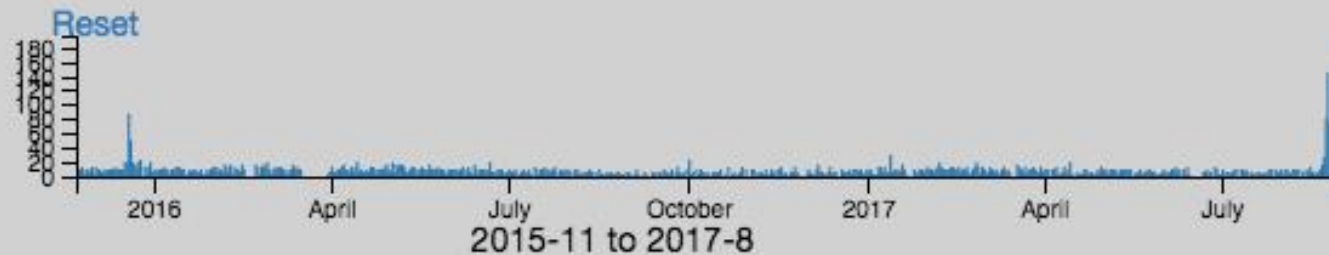

Normalize

By Population

8,192 of
965,881,149 tweets