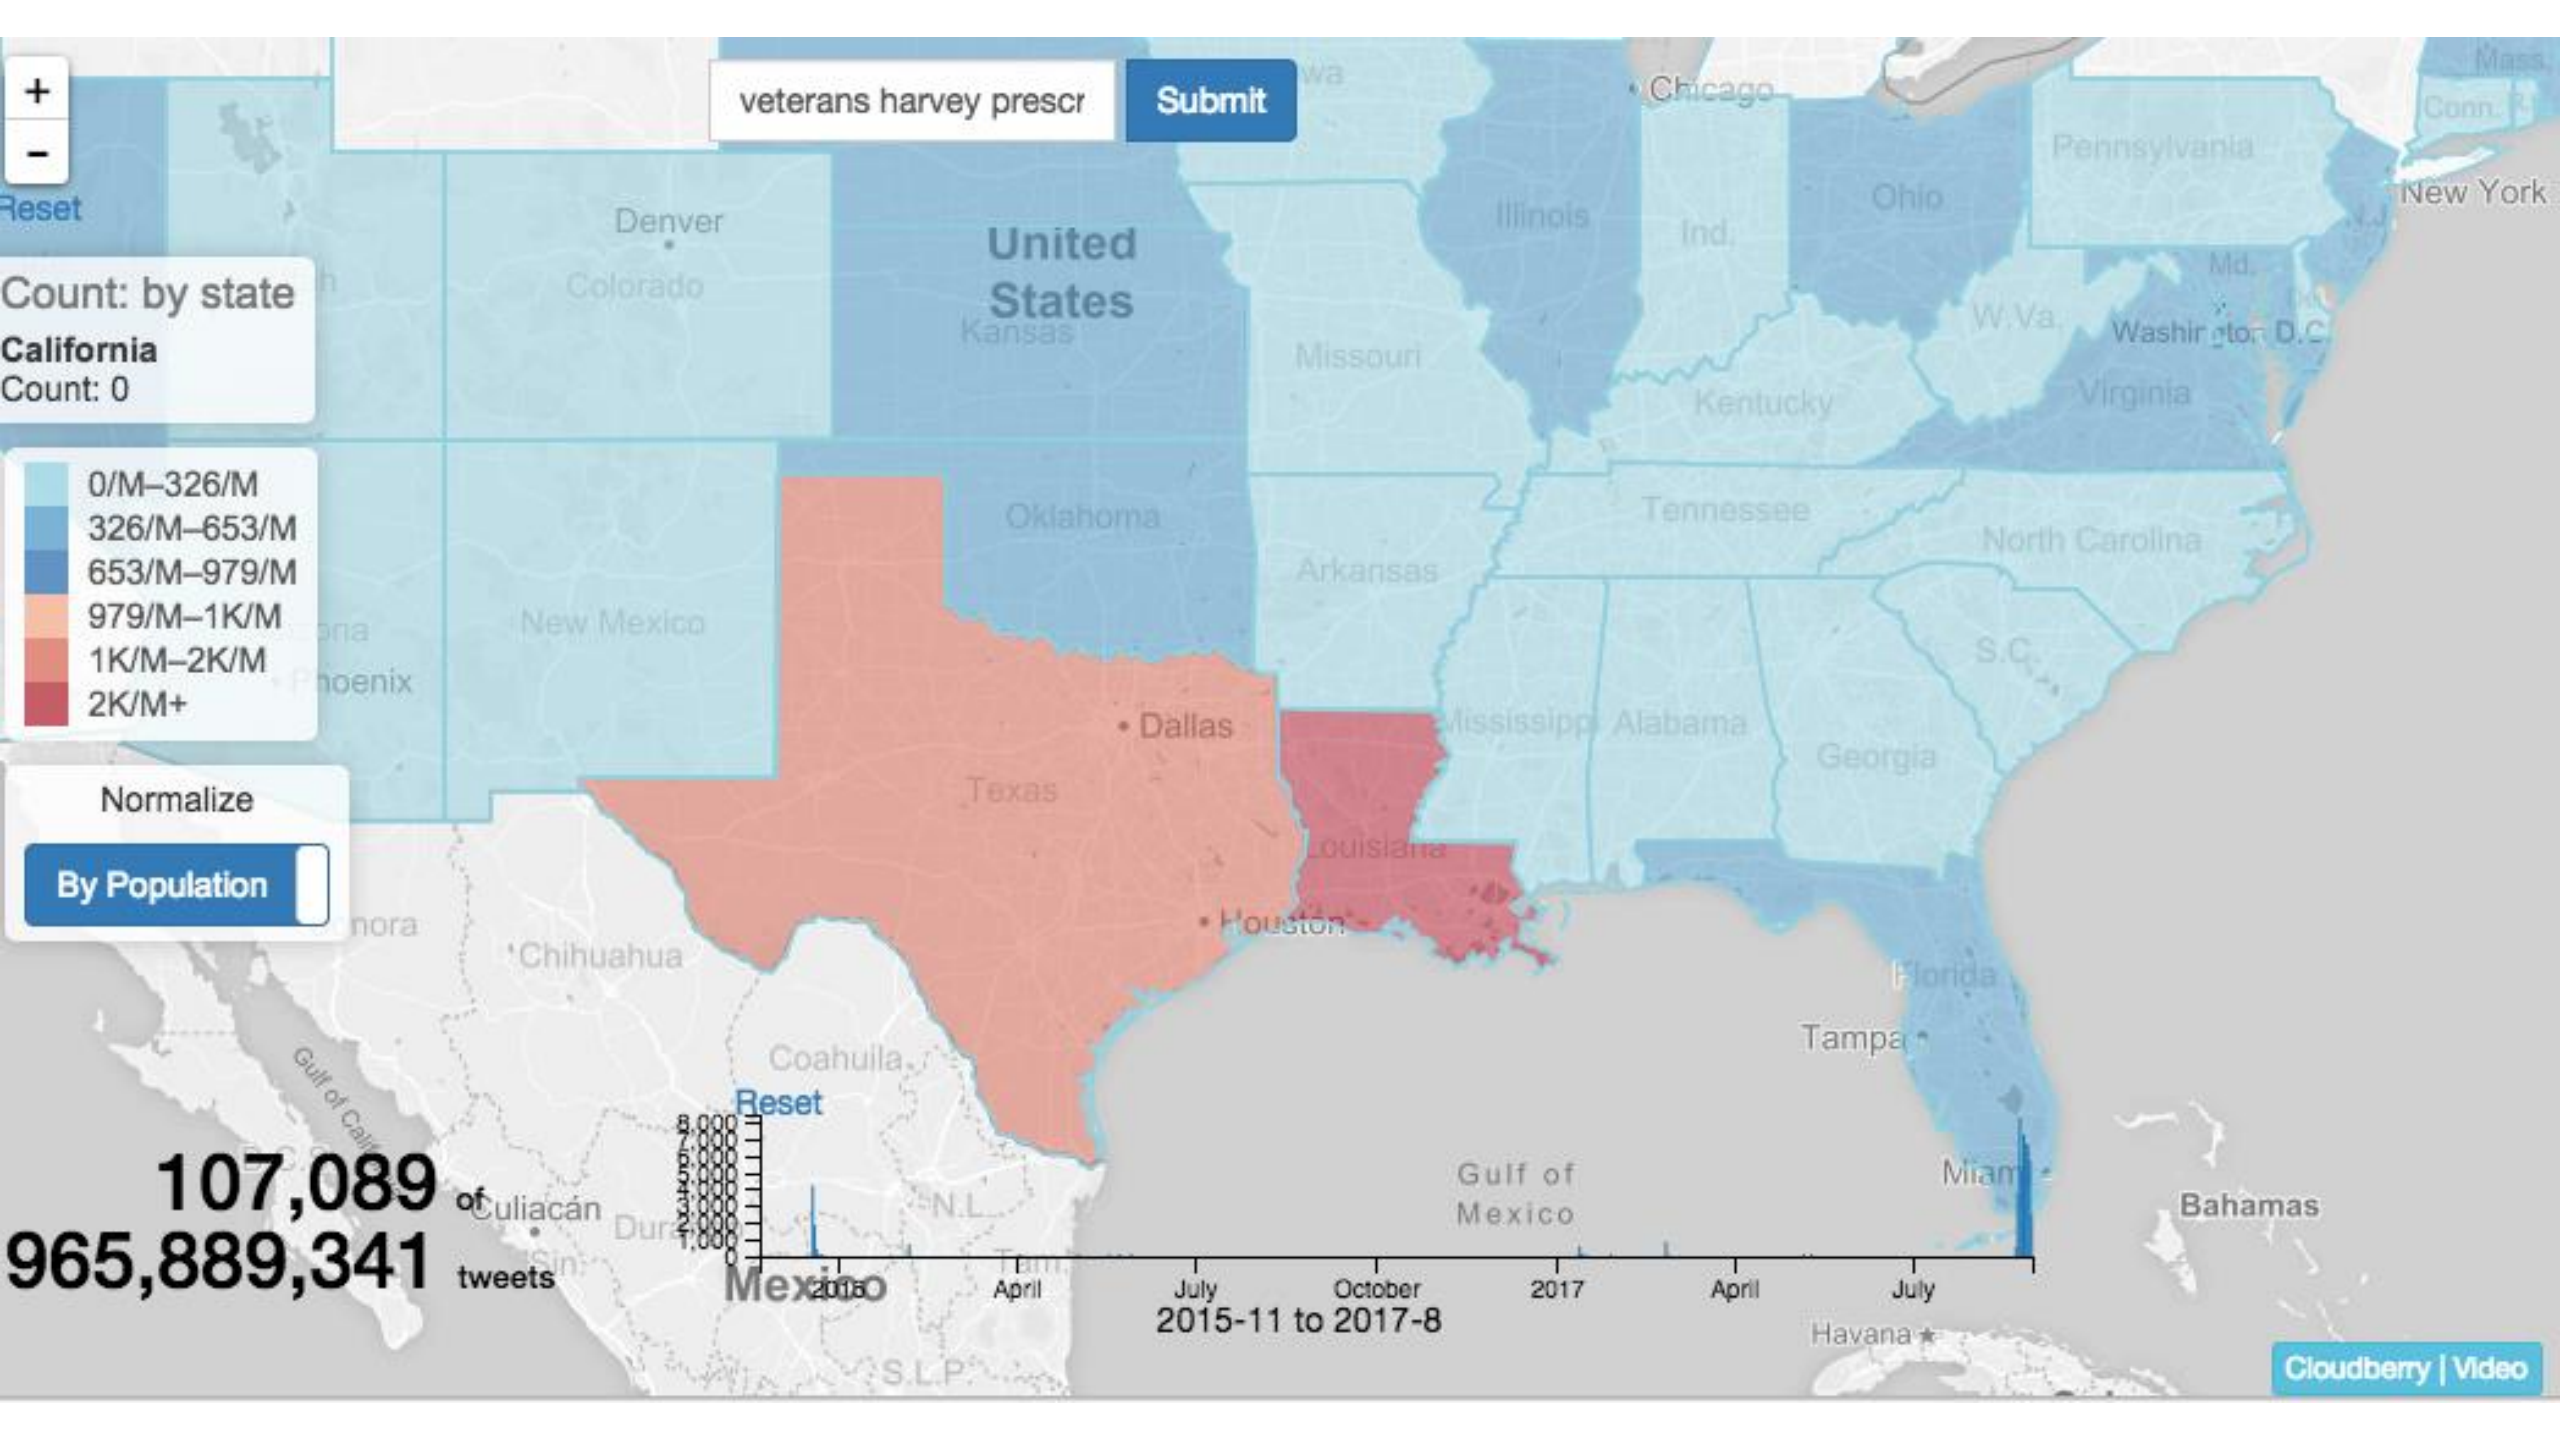

veterans harvey prescr

Count: by state
California
Count: 0

- 0/M-326/M
- 326/M-653/M
- 653/M-979/M
- 979/M-1K/M
- 1K/M-2K/M
- 2K/M+

Normalize

107,089
965,889,341
of tweets

Mexico

2015-11 to 2017-8