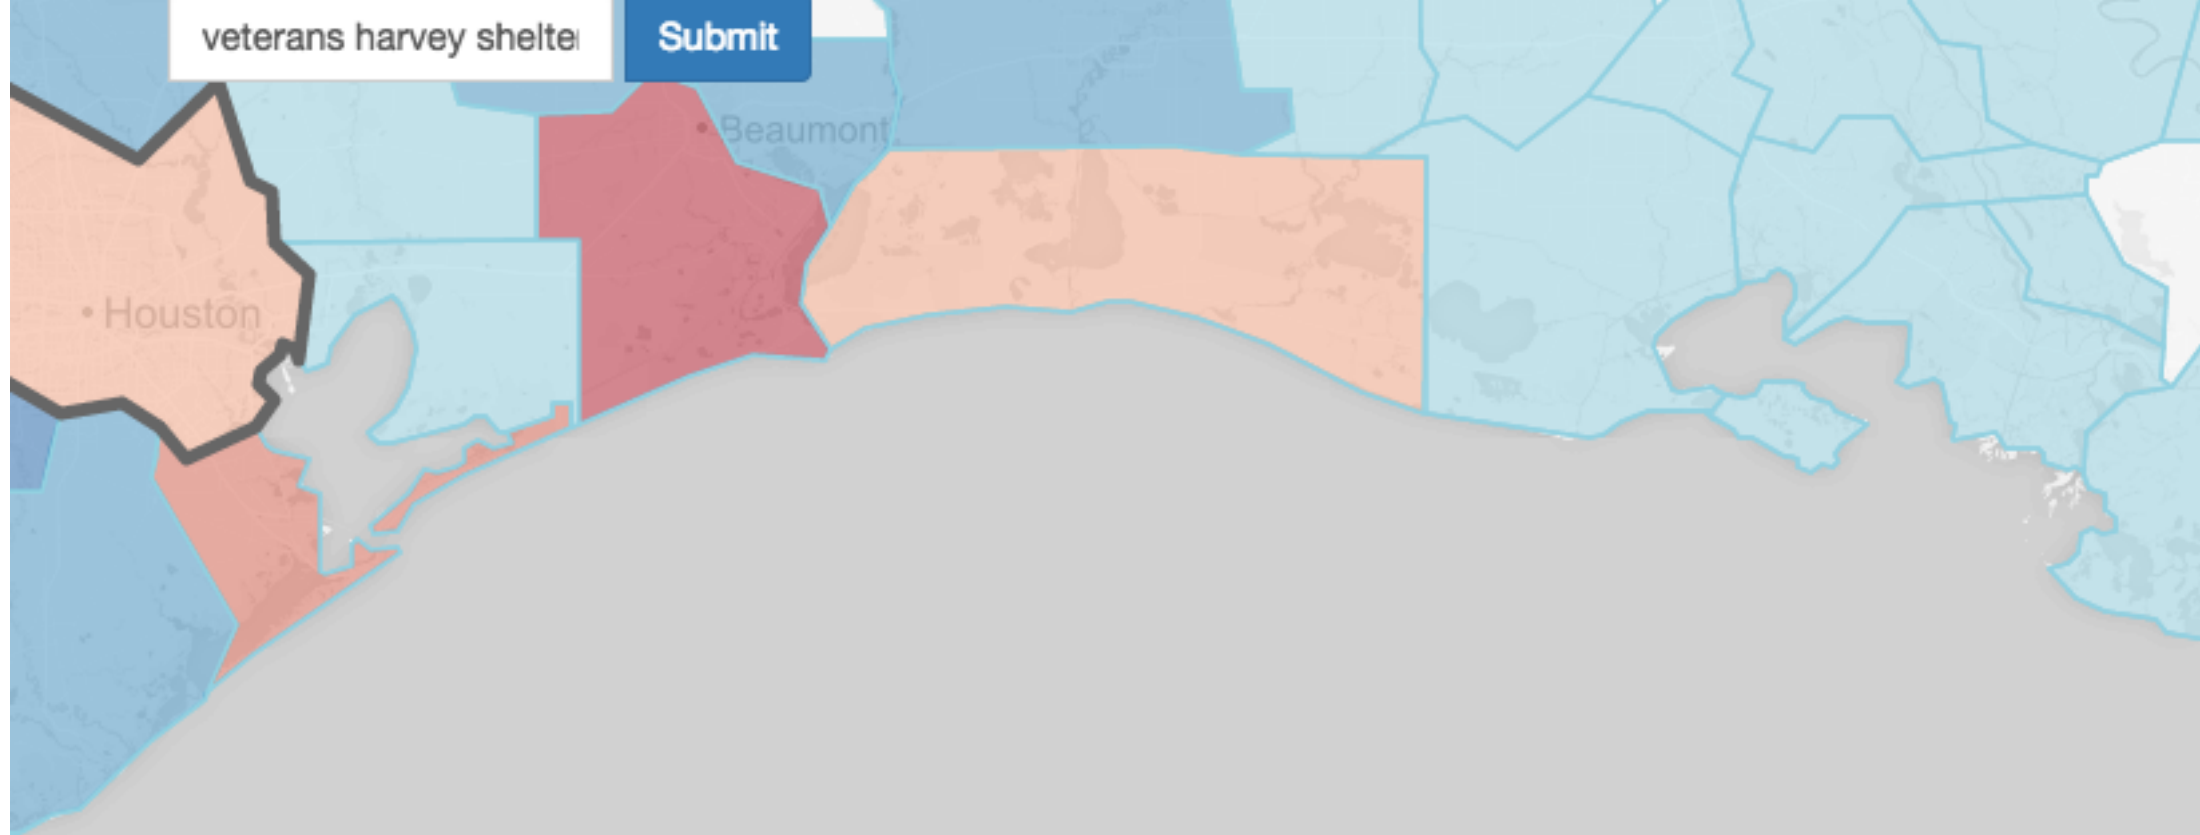

veterans harvey shelte

Submit