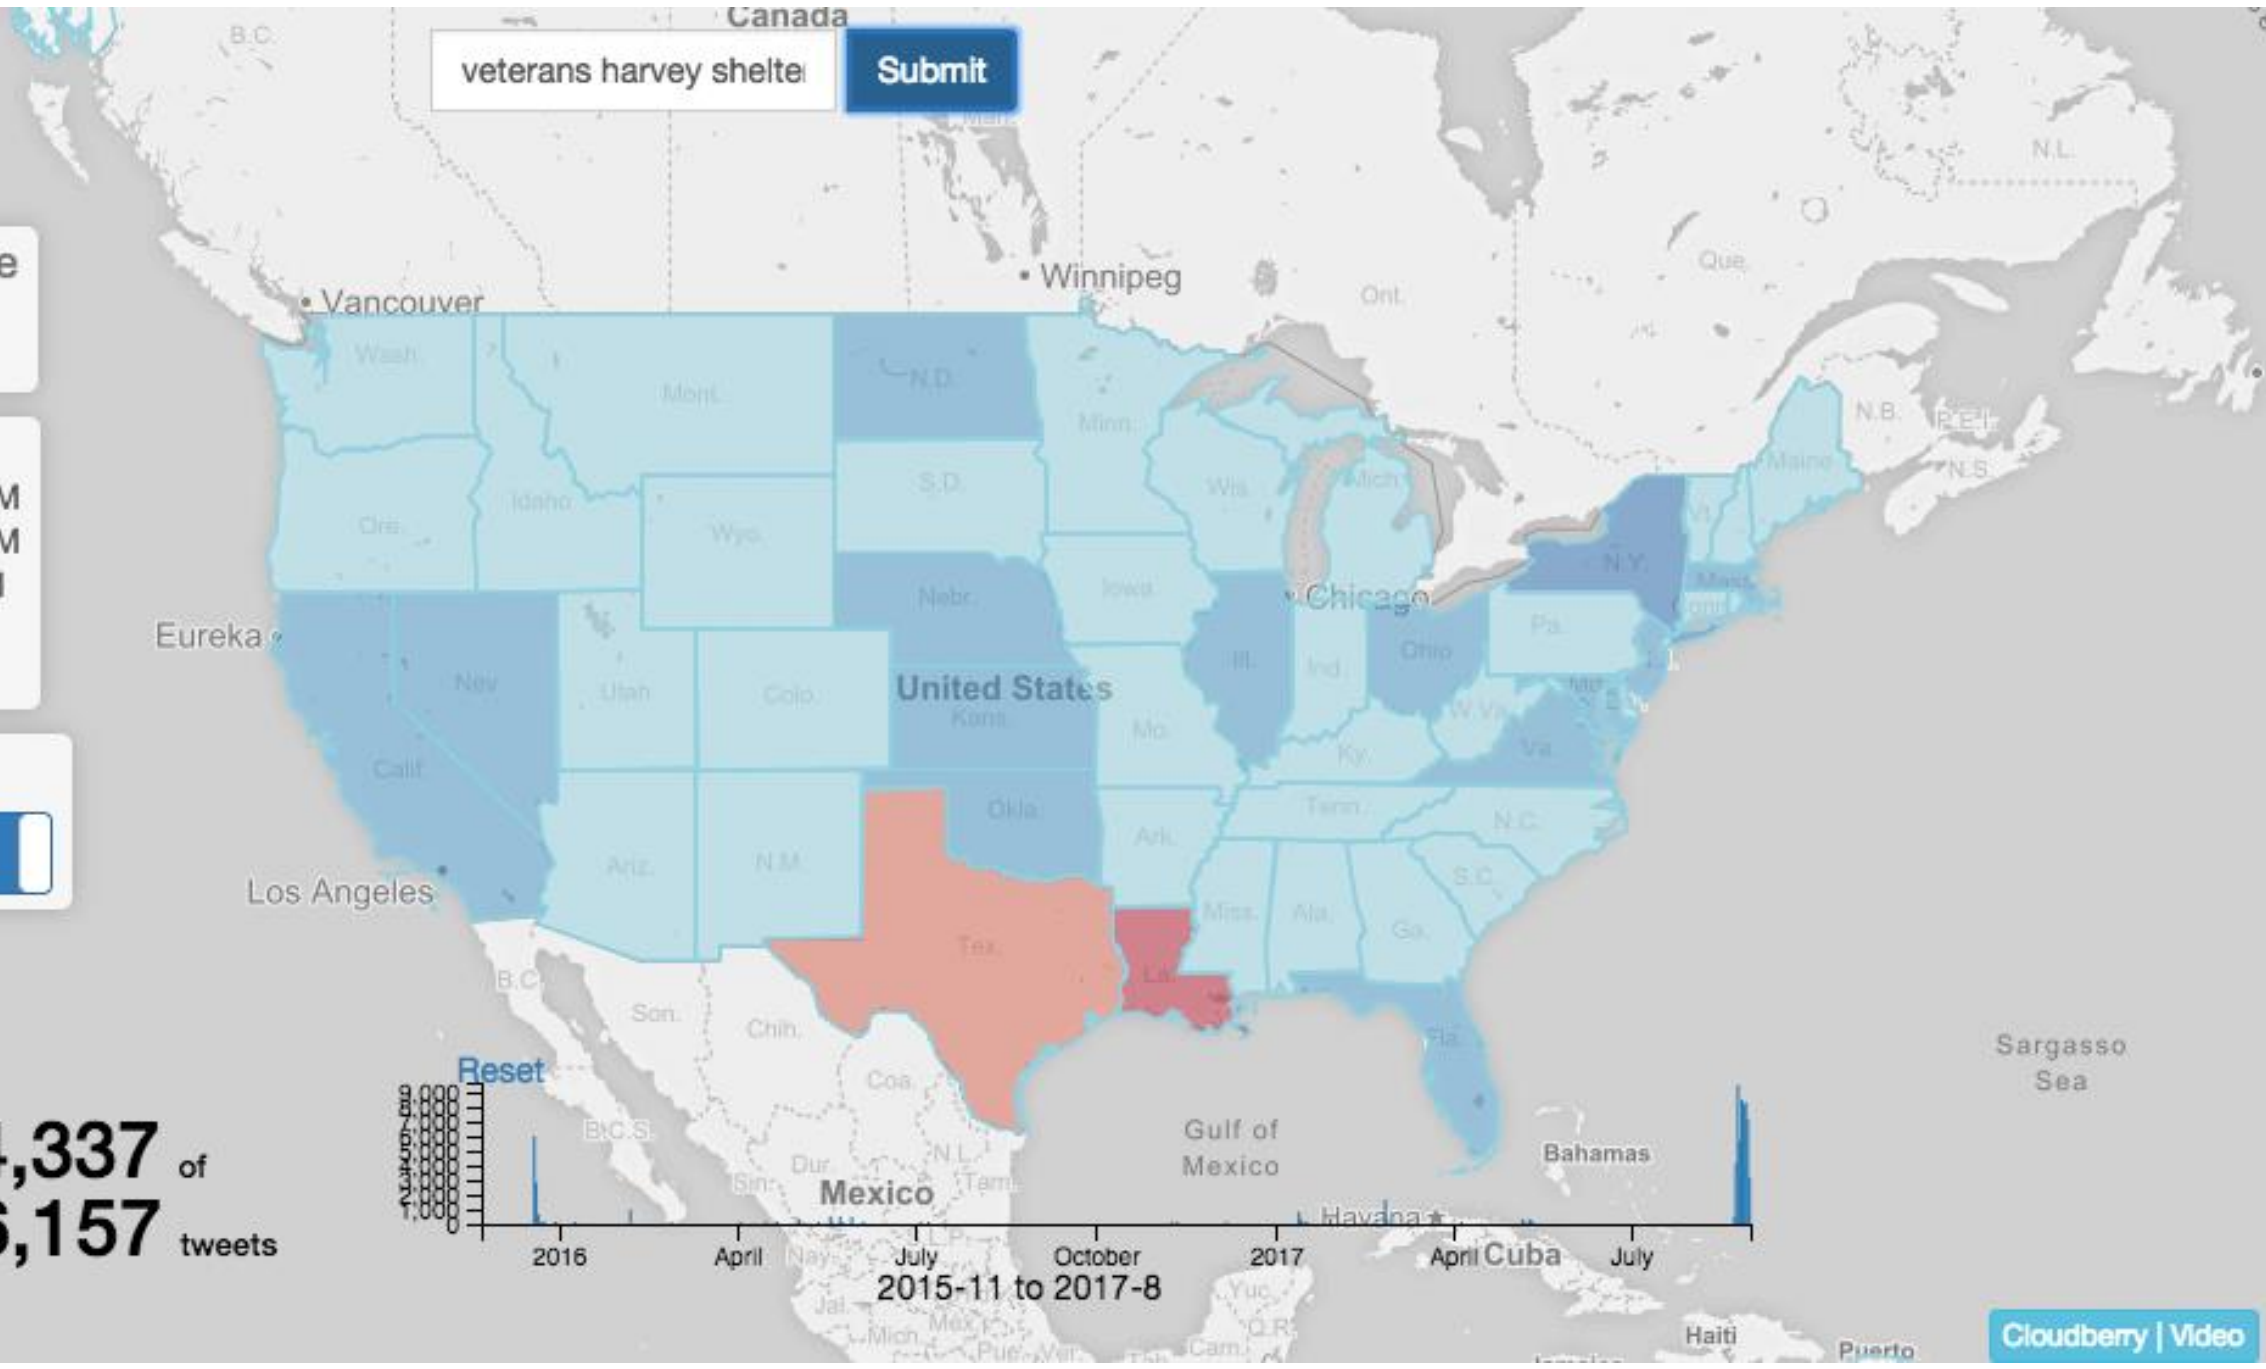

Normalize

By Population

144,337 of
965,886,157 tweets

2016 April July October 2017 April July
2015-11 to 2017-8