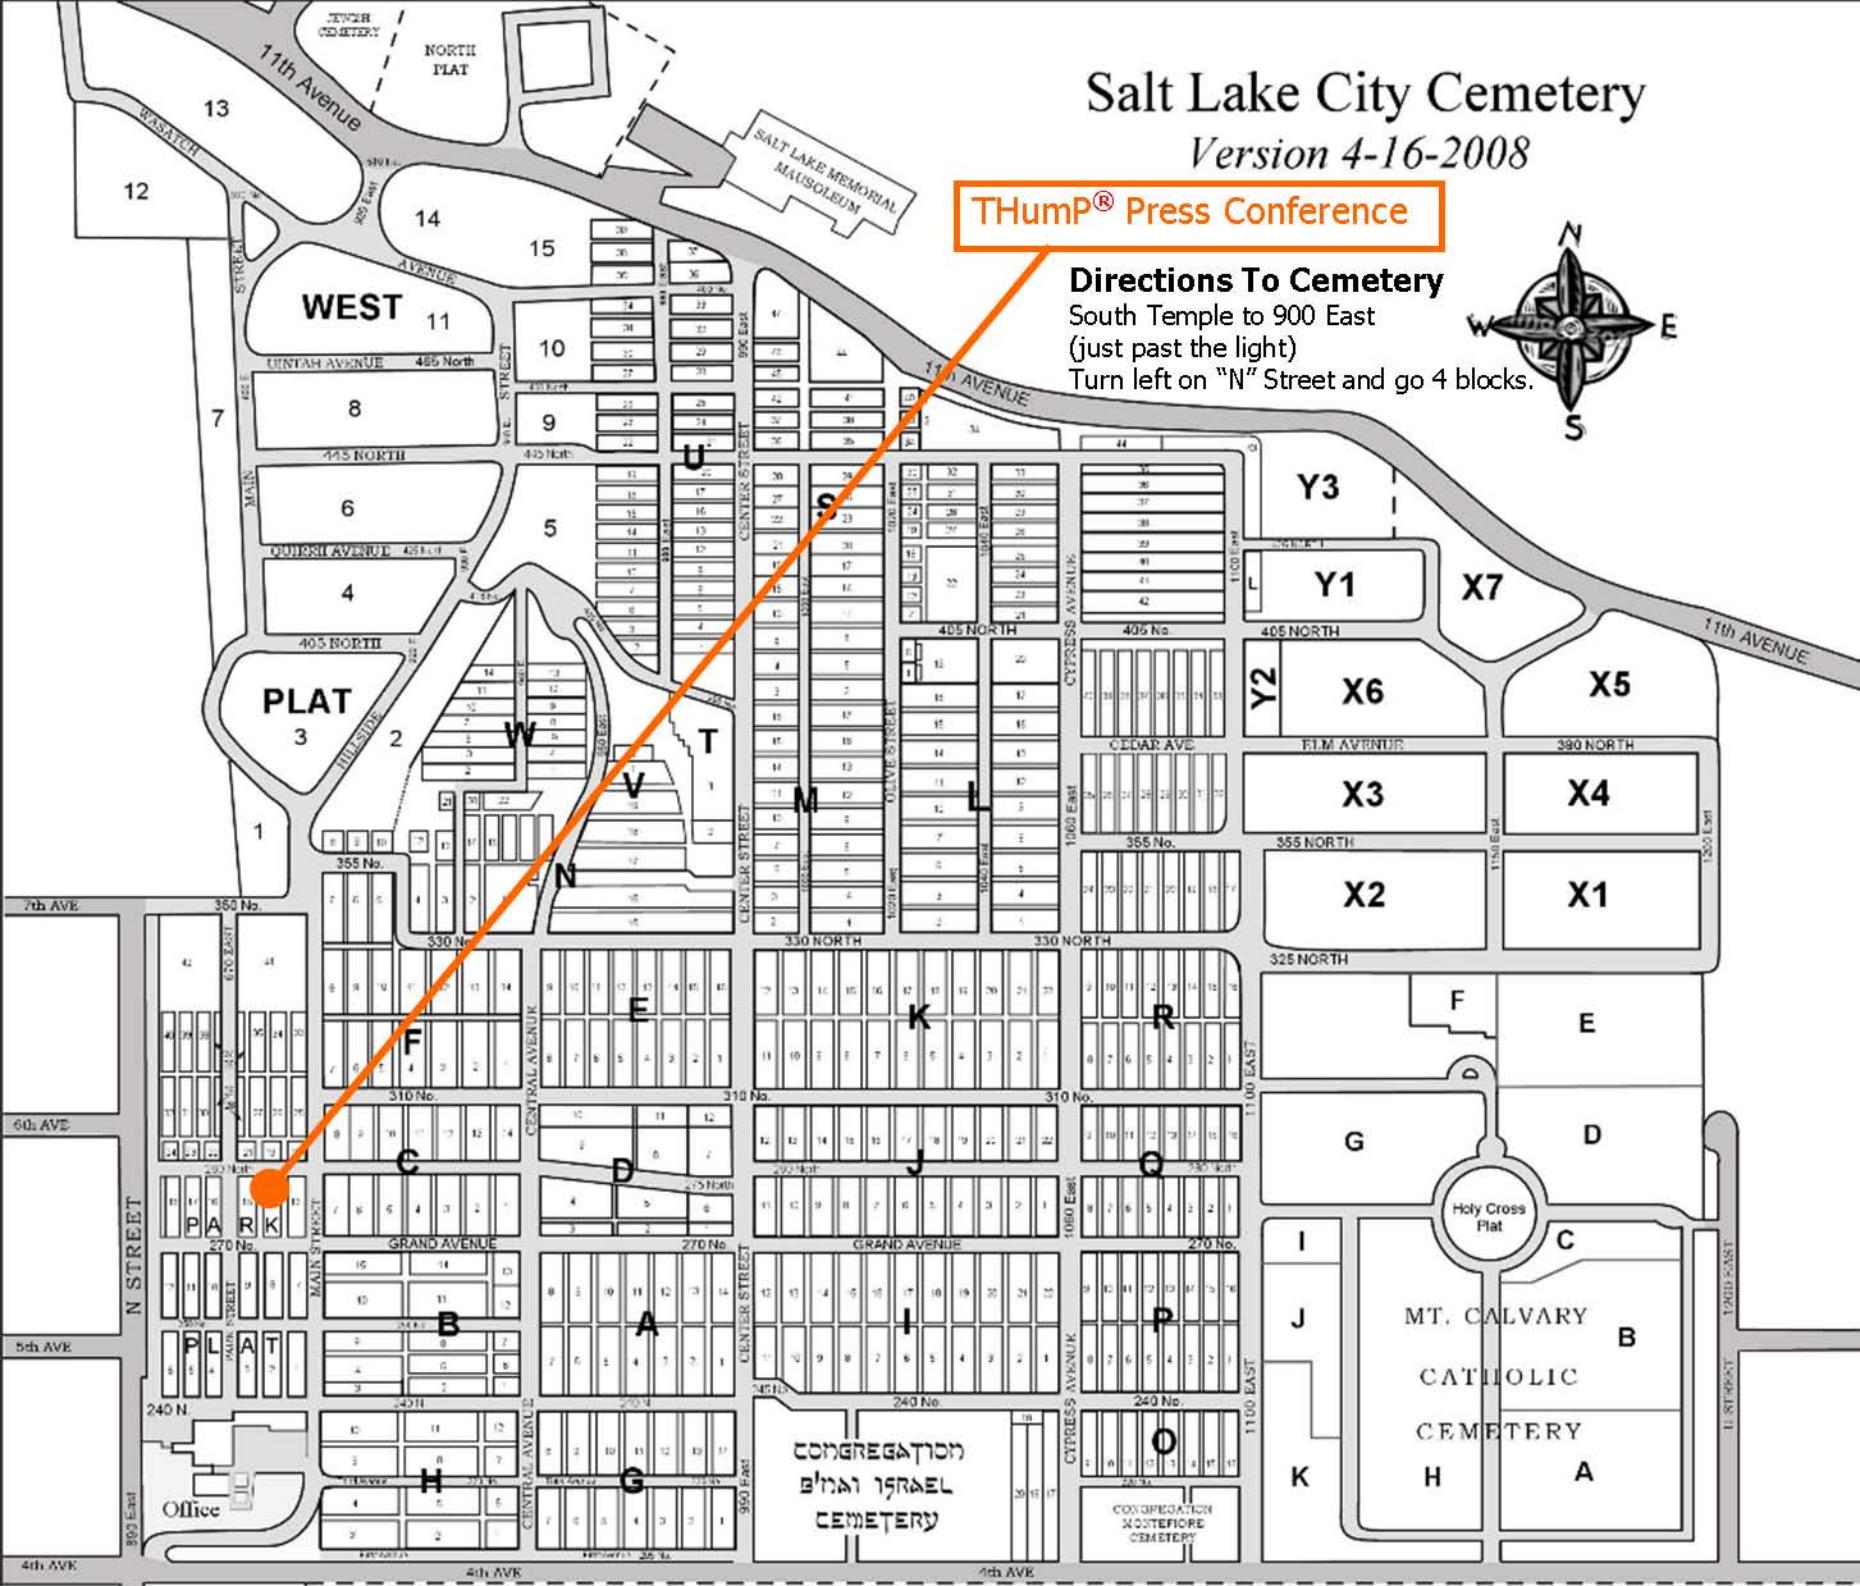

Salt Lake City Cemetery

Version 4-16-2008

THumP® Press Conference

Directions To Cemetery

South Temple to 900 East
(just past the light)
Turn left on "N" Street and go 4 blocks.

THump® Press Conference