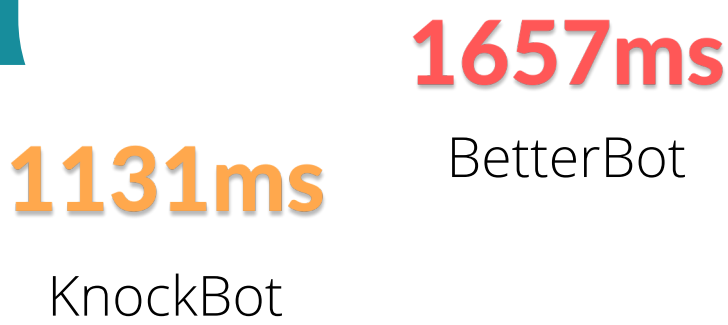

TIME TO INTERACTIVE

TTI measures how long it takes a page to become fully interactive. Pages will feel sluggish to users prior to this time.

TOTAL BLOCKING TIME

TBT measures the total amount of time that a page is blocked from responding to user input, such as mouse clicks, screen taps, or keyboard presses.