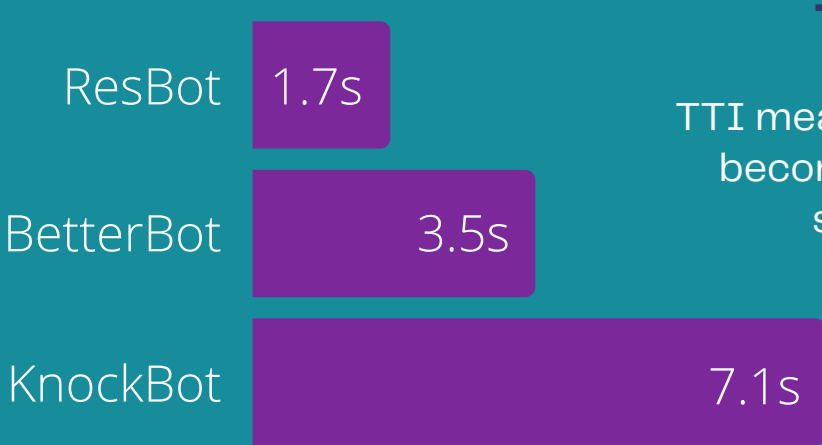

TIME TO INTERACTIVE

TTI measures how long it takes a page to become fully interactive. Pages will feel sluggish to users prior to this time.

TOTAL BLOCKING TIME

TBT measures the total amount of time that a page is blocked from responding to user input, such as mouse clicks, screen taps, or keyboard presses.