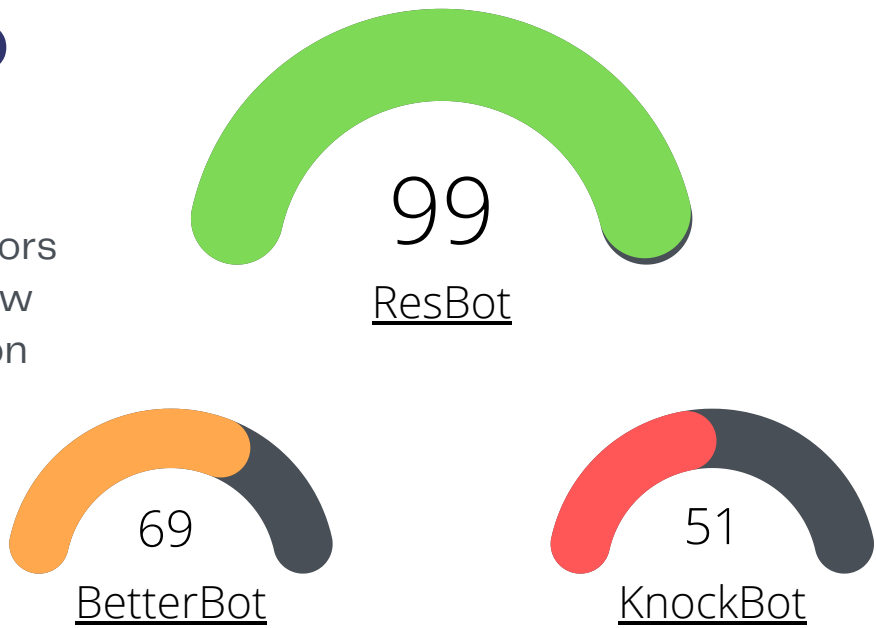

Performance Metrics

Here's how our AI Chatbot stacks up against the competition in terms of performance and the affect on loading time of your site

GOOGLE PAGESPEED INSIGHTS

ResBot outperforms our competitors in key performance metrics on slow mobile devices when embedded on identical webpages

TIME TO INTERACTIVE

TTI measures how long it takes a page to become fully interactive. Pages will feel sluggish to users prior to this time.

TOTAL BLOCKING TIME

TBT measures the total amount of time that a page is blocked from responding to user input, such as mouse clicks, screen taps, or keyboard presses.